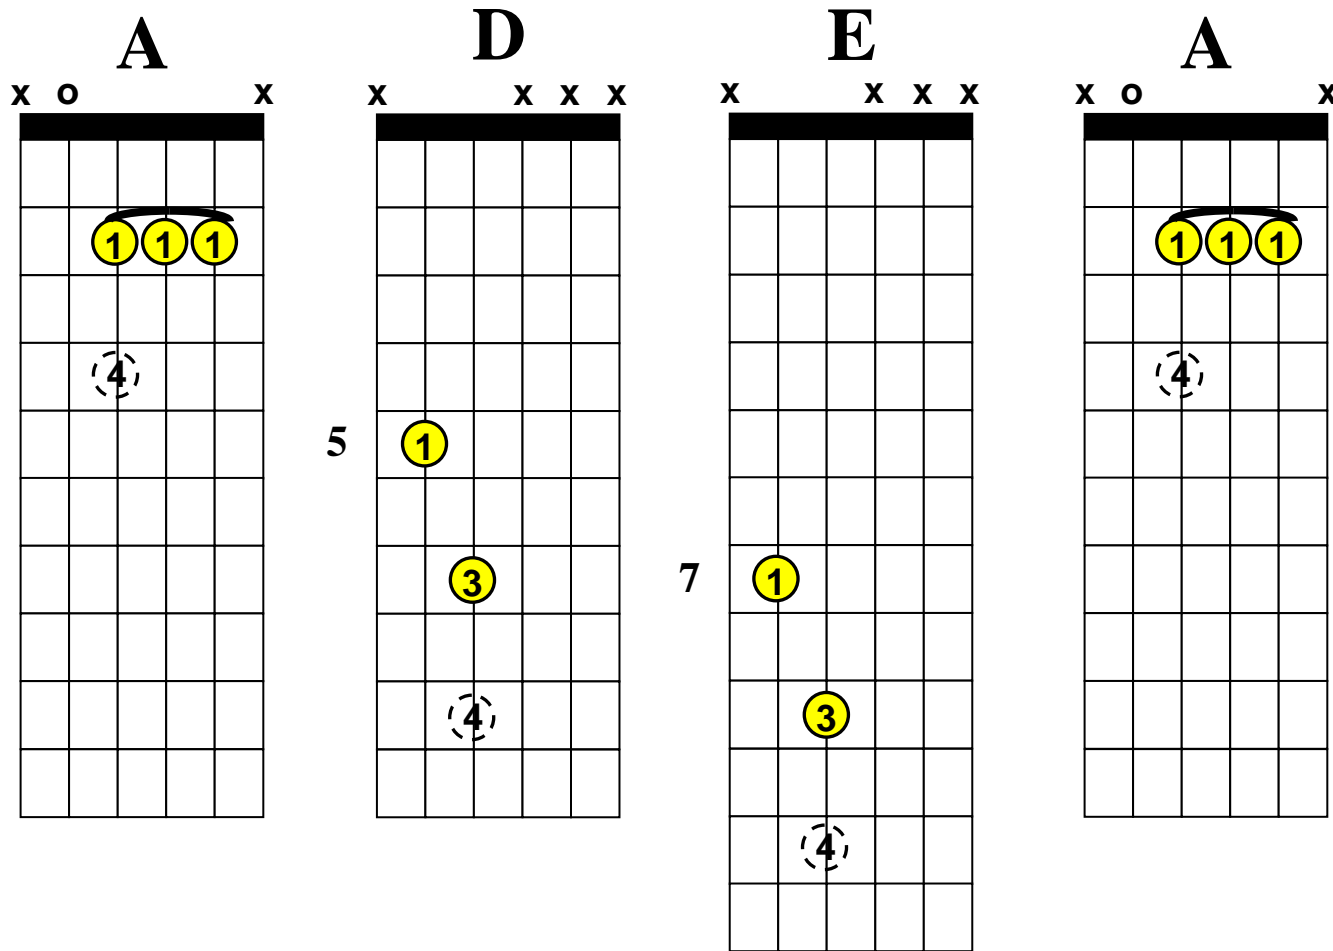

Rock / Boogie Chord Progression

(Johnny B. Goode style chord shapes)

A – D – E – A

AVCSS
GUITAR WORLD