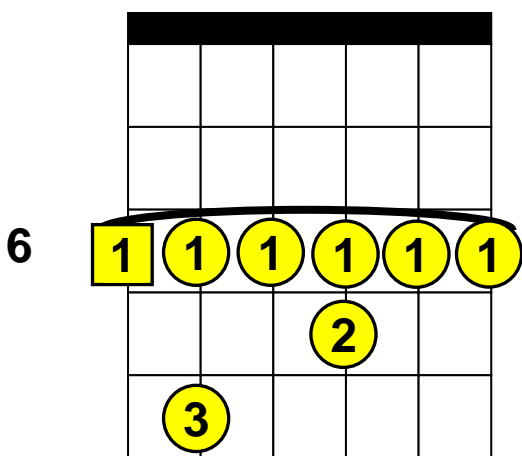

# Beginning Guitar Lessons – Barre Chords

Basic “B♭” (or A♯) Barre Chords (Root Note on E-String)

**Note:** B♭ (B flat) is the same note as A♯ (A sharp)

B♭ (B♭ Major), B♭m (B♭ minor), B♭7 (B♭ 7th), B♭m7 (B♭ minor 7th)

**B♭**

**B♭m**

**B♭7**

**B♭m7**

**1** The square around a number indicates the “Root” note.

6 Indicates the fret (6 = 6<sup>th</sup> Fret)

 = Barre these notes.