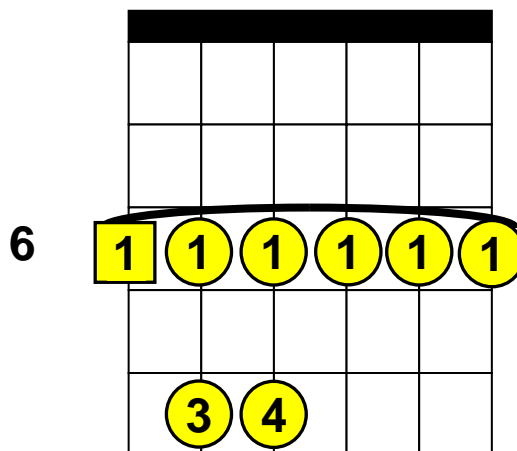

# Beginning Guitar Lessons – Barre Chords

Basic “B♭” (or A♯) Barre Chords (Root Note on E-String)

**Note:** B♭ (B flat) is the same note as A♯ (A sharp)

B♭ (B♭ Major), B♭m (B♭ minor), B♭7 (B♭ 7th), B♭m7 (B♭ minor 7th)

**B♭**

**B♭m**

**B♭7**

**B♭m7**

**1** The square around a number indicates the “Root” note.

6 Indicates the fret (6 = 6<sup>th</sup> Fret)

 = Barre these notes.