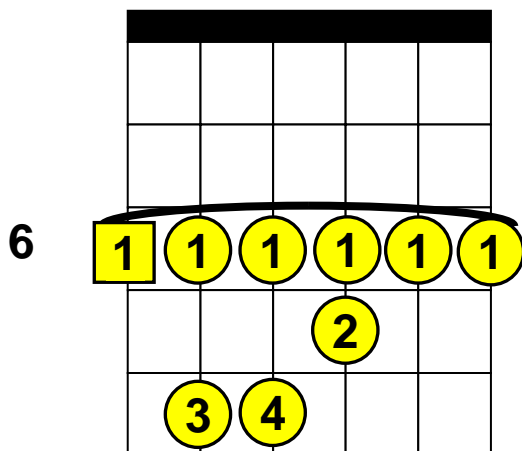

# Beginning Guitar Lessons – Barre Chords

Basic “B♭” (or A♯) Barre Chords (Root Note on E-String)

**Note:** B♭ (B flat) is the same note as A♯ (A sharp)

B♭ (B♭ Major), B♭m (B♭ minor), B♭7 (B♭ 7th), B♭m7 (B♭ minor 7th)

**B♭**

**B♭m**

**B♭7**

**B♭m7**

**1** The square around a number indicates the “Root” note.

6 Indicates the fret (6 = 6<sup>th</sup> Fret)

 = Barre these notes.