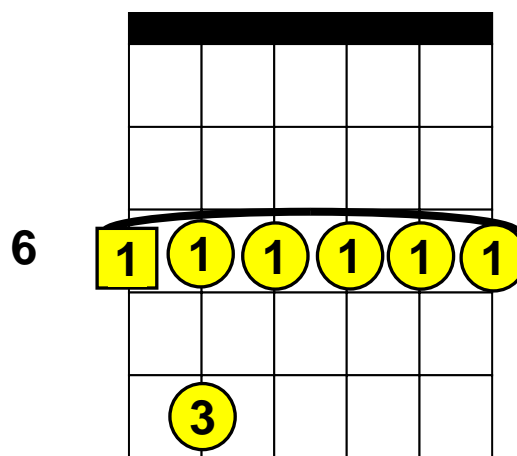

# Beginning Guitar Lessons – Barre Chords

Basic “B♭” (or A♯) Barre Chords (Root Note on E-String)

**Note:** B♭ (B flat) is the same note as A♯ (A sharp)

B♭ (B♭ Major), B♭m (B♭ minor), B♭7 (B♭ 7th), B♭m7 (B♭ minor 7th)

**B♭**

**B♭m**

**B♭7**

**B♭m7**

**1** The square around a number indicates the “Root” note.

6 Indicates the fret (6 = 6<sup>th</sup> Fret)

 = Barre these notes.