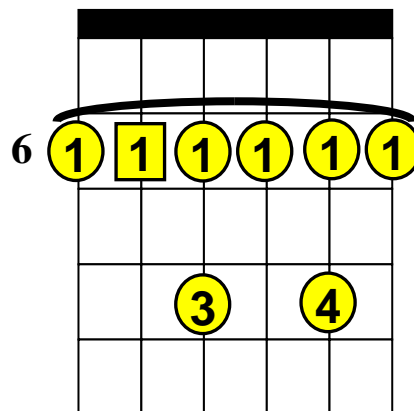

# Beginning Guitar Lessons – Barre Chords

## Basic “E♭” Barre Chords (Root Note on A-String)

**Note:** E♭ (E-flat) is the same note as D# (D-sharp)

E♭ (E♭Major), E♭m (E♭minor), E♭7 (E♭7th), E♭7 (E♭minor 7th).

E♭

OR

E♭

E♭m

E♭7

E♭m7

**1** The square around a number indicates the “Root” note.

 = Barre these notes.