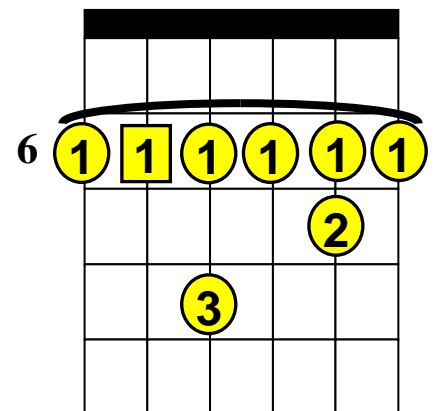

# Beginning Guitar Lessons – Barre Chords

## Basic “E♭” Barre Chords (Root Note on A-String)

**Note:** E♭ (E-flat) is the same note as D# (D-sharp)

E♭ (E♭Major), E♭m (E♭minor), E♭7 (E♭7th), E♭7 (E♭minor 7th).

E♭

OR

E♭

E♭m

E♭7

E♭m7

**1** The square around a number indicates the “Root” note.

 = Barre these notes.