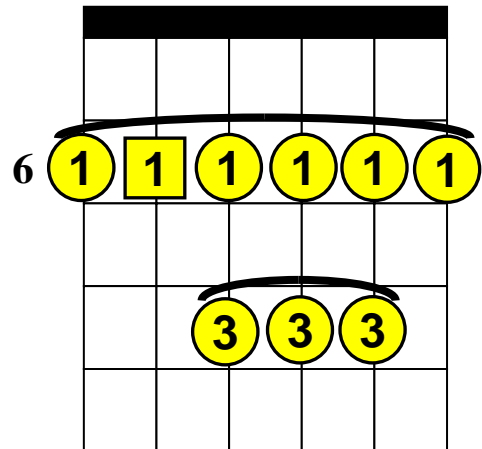

# Beginning Guitar Lessons – Barre Chords

## Basic “E♭” Barre Chords (Root Note on A-String)

**Note:** E♭ (E-flat) is the same note as D# (D-sharp)

E♭ (E♭Major), E♭m (E♭minor), E♭7 (E♭7th), E♭7 (E♭minor 7th).

E♭

OR

E♭

E♭m

E♭7

E♭m7

**1** The square around a number indicates the “Root” note.

 = Barre these notes.