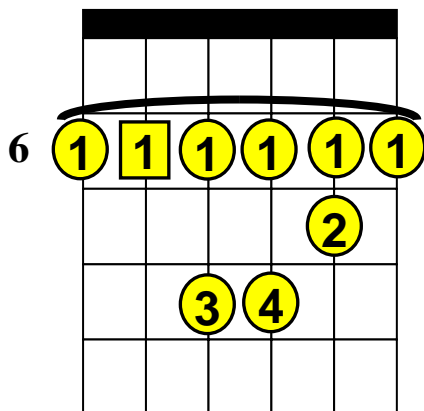

# Beginning Guitar Lessons – Barre Chords

## Basic “E♭” Barre Chords (Root Note on A-String)

**Note:** E♭ (E-flat) is the same note as D# (D-sharp)

E♭ (E♭Major), E♭m (E♭minor), E♭7 (E♭7th), E♭7 (E♭minor 7th).

E♭

OR

E♭

E♭m

E♭7

E♭m7

**1** The square around a number indicates the “Root” note.

 = Barre these notes.