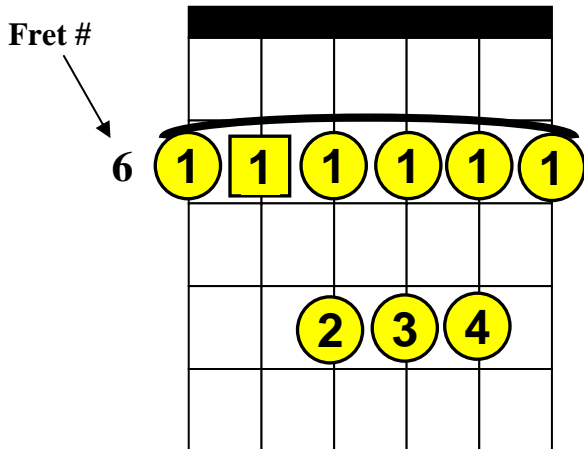

# Beginning Guitar Lessons – Barre Chords

## Basic “E♭” Barre Chords (Root Note on A-String)

**Note:** E♭ (E-flat) is the same note as D# (D-sharp)

E♭ (E♭Major), E♭m (E♭minor), E♭7 (E♭7th), E♭7 (E♭minor 7th).

E♭

OR

E♭

E♭m

E♭7

E♭m7

**1** The square around a number indicates the “Root” note.

 = Barre these notes.