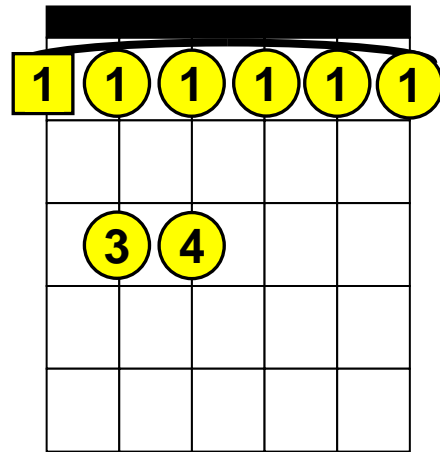

Beginning Guitar Lessons – Barre Chords

Basic “F” Barre Chords (Root Note on E-String)

F (F Major), Fm (F minor), F7 (F 7th), Fm7 (F minor 7th).

F

Fm

F7

Fm7

1 The square around a number indicates the “Root” note.