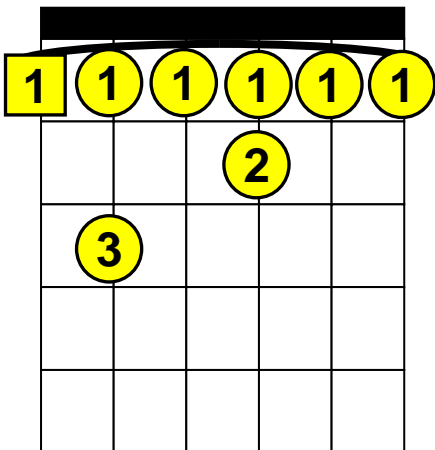

Beginning Guitar Lessons – Barre Chords

Basic “F” Barre Chords (Root Note on E-String)

F (F Major), Fm (F minor), F7 (F 7th), Fm7 (F minor 7th).

F

Fm

F7

Fm7

1 The square around a number indicates the “Root” note.