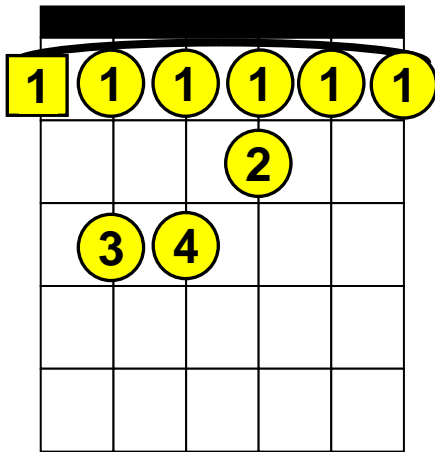

Beginning Guitar Lessons – Barre Chords

Basic “F” Barre Chords (Root Note on E-String)

F (F Major), Fm (F minor), F7 (F 7th), Fm7 (F minor 7th).

F

Fm

F7

Fm7

1 The square around a number indicates the “Root” note.