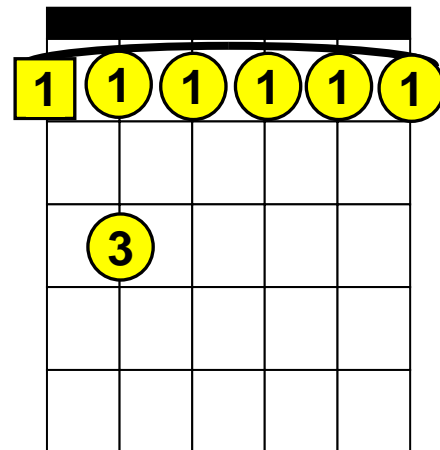

Beginning Guitar Lessons – Barre Chords

Basic “F” Barre Chords (Root Note on E-String)

F (F Major), Fm (F minor), F7 (F 7th), Fm7 (F minor 7th).

F

Fm

F7

Fm7

1 The square around a number indicates the “Root” note.