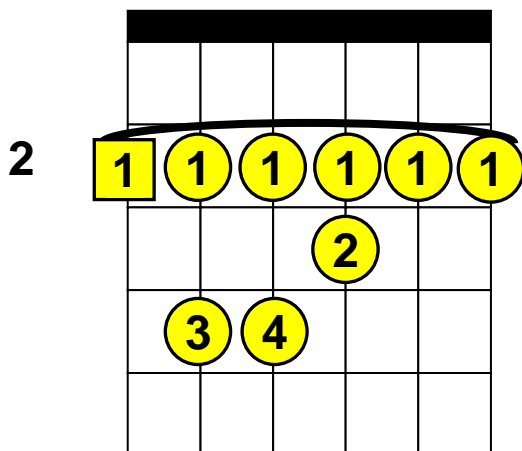

# Beginning Guitar Lessons – Barre Chords

Basic “F#” (or G♭) Barre Chords (Root Note on E-String)

**Note:** F# (F Sharp) is the same note as G♭ (G Flat)

F# (F# Major), F#m (F#minor), F#7 (F#7th), F#m7 (F#minor 7th)

**F#**

**F#m**

**F#7**

**F#m7**

**1** The square around a number indicates the “Root” note.

2 Indicates the fret (2 = 2<sup>nd</sup> Fret)

 = Barre these notes.