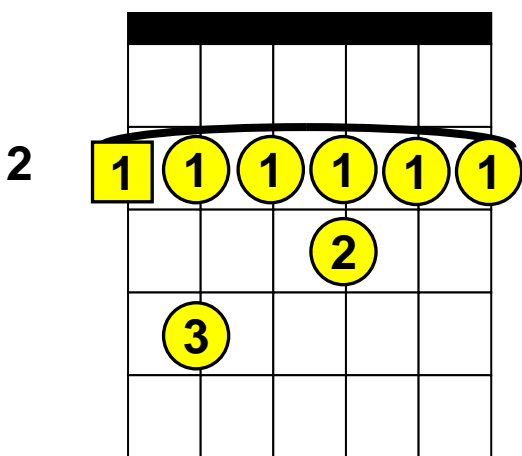

# Beginning Guitar Lessons – Barre Chords

Basic “F#” (or G♭) Barre Chords (Root Note on E-String)

**Note:** F# (F Sharp) is the same note as G♭ (G Flat)

F# (F# Major), F#m (F#minor), F#7 (F#7th), F#m7 (F#minor 7th)

**F#**

**F#m**

**F#7**

**F#m7**

**1** The square around a number indicates the “Root” note.

2 Indicates the fret (2 = 2<sup>nd</sup> Fret)

 = Barre these notes.