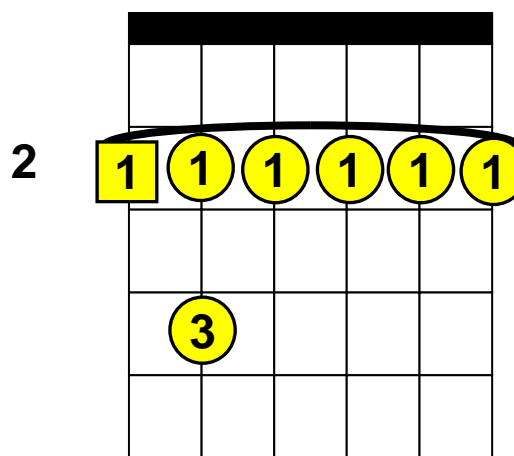

# Beginning Guitar Lessons – Barre Chords

Basic “F#” (or G♭) Barre Chords (Root Note on E-String)

**Note:** F# (F Sharp) is the same note as G♭ (G Flat)

F# (F# Major), F#m (F#minor), F#7 (F#7th), F#m7 (F#minor 7th)

**F#**

**F#m**

**F#7**

**F#m7**

**1** The square around a number indicates the “Root” note.

2 Indicates the fret (2 = 2<sup>nd</sup> Fret)

 = Barre these notes.