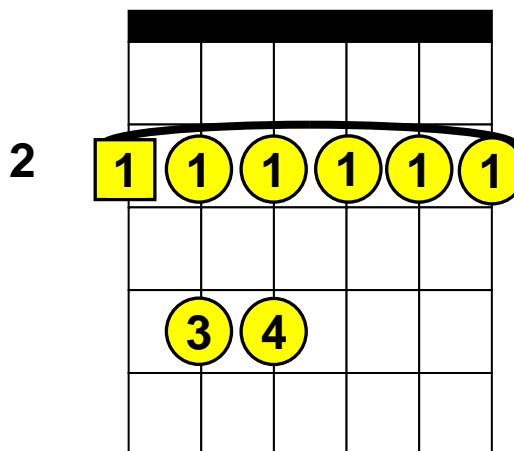

# Beginning Guitar Lessons – Barre Chords

Basic “F#” (or G♭) Barre Chords (Root Note on E-String)

**Note:** F# (F Sharp) is the same note as G♭ (G Flat)

F# (F# Major), F#m (F#minor), F#7 (F#7th), F#m7 (F#minor 7th)

**F#**

**F#m**

**F#7**

**F#m7**

**1** The square around a number indicates the “Root” note.

2 Indicates the fret (2 = 2<sup>nd</sup> Fret)

 = Barre these notes.