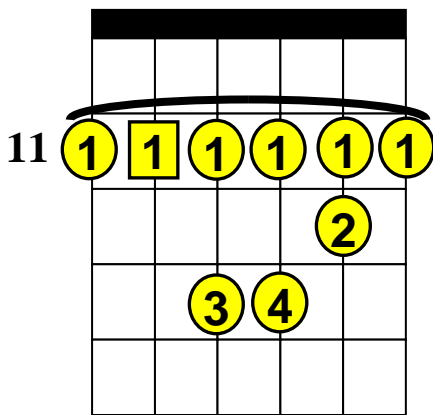

Beginning Guitar Lessons – Barre Chords

Basic “G#” Barre Chords (Root Note on A-String)

Note: G# (G-sharp) is the same note as A♭ (A-flat)

G# (G# Major), G#m (G# minor), G#7 (G#7th), G#m7 (G# minor 7th).

G#

OR

G#

G#m

G#7

G#m7

1 The square around a number indicates the “Root” note.

 = Barre these notes.