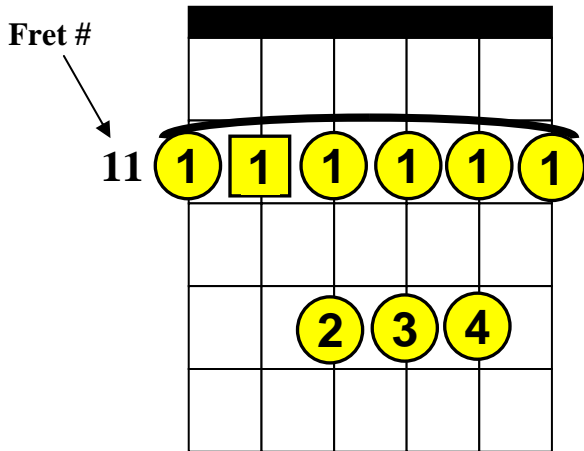

Beginning Guitar Lessons – Barre Chords

Basic “G#” Barre Chords (Root Note on A-String)

Note: G# (G-sharp) is the same note as A♭ (A-flat)

G# (G# Major), G#m (G# minor), G#7 (G#7th), G#m7 (G# minor 7th).

G#

OR

G#

G#m

G#7

G#m7

1 The square around a number indicates the “Root” note.

 = Barre these notes.