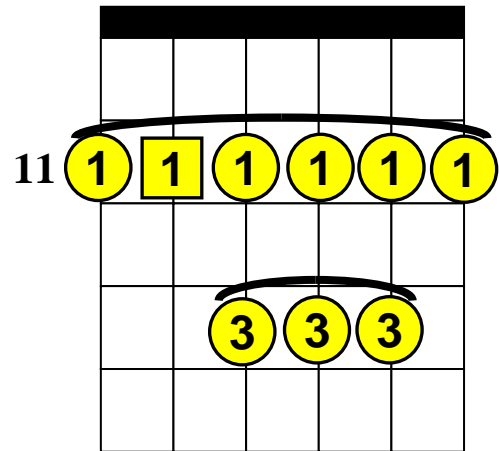

Beginning Guitar Lessons – Barre Chords

Basic “G#” Barre Chords (Root Note on A-String)

Note: G# (G-sharp) is the same note as A♭ (A-flat)

G# (G# Major), G#m (G# minor), G#7 (G#7th), G#m7 (G# minor 7th).

G#

OR

G#

G#m

G#7

G#m7

1 The square around a number indicates the “Root” note.

 = Barre these notes.