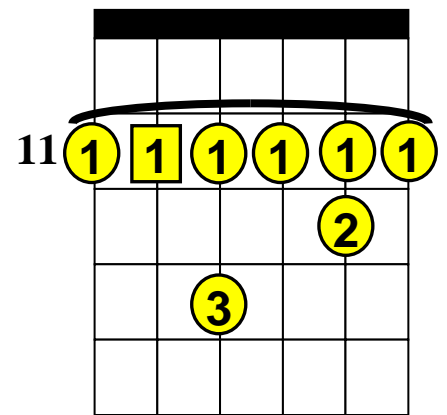

Beginning Guitar Lessons – Barre Chords

Basic “G#” Barre Chords (Root Note on A-String)

Note: G# (G-sharp) is the same note as A♭ (A-flat)

G# (G# Major), G#m (G# minor), G#7 (G#7th), G#m7 (G# minor 7th).

G#

OR

G#

G#m

G#7

G#m7

1 The square around a number indicates the “Root” note.

 = Barre these notes.