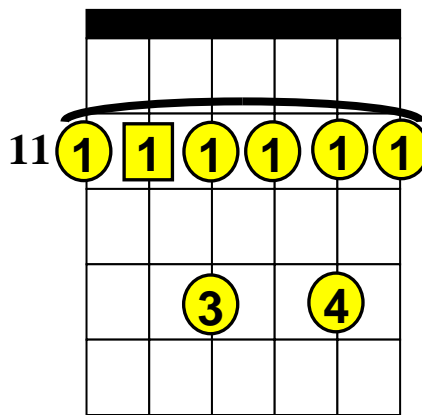

Beginning Guitar Lessons – Barre Chords

Basic “G#” Barre Chords (Root Note on A-String)

Note: G# (G-sharp) is the same note as A♭ (A-flat)

G# (G# Major), G#m (G# minor), G#7 (G#7th), G#m7 (G# minor 7th).

G#

OR

G#

G#m

G#7

G#m7

1 The square around a number indicates the “Root” note.

 = Barre these notes.