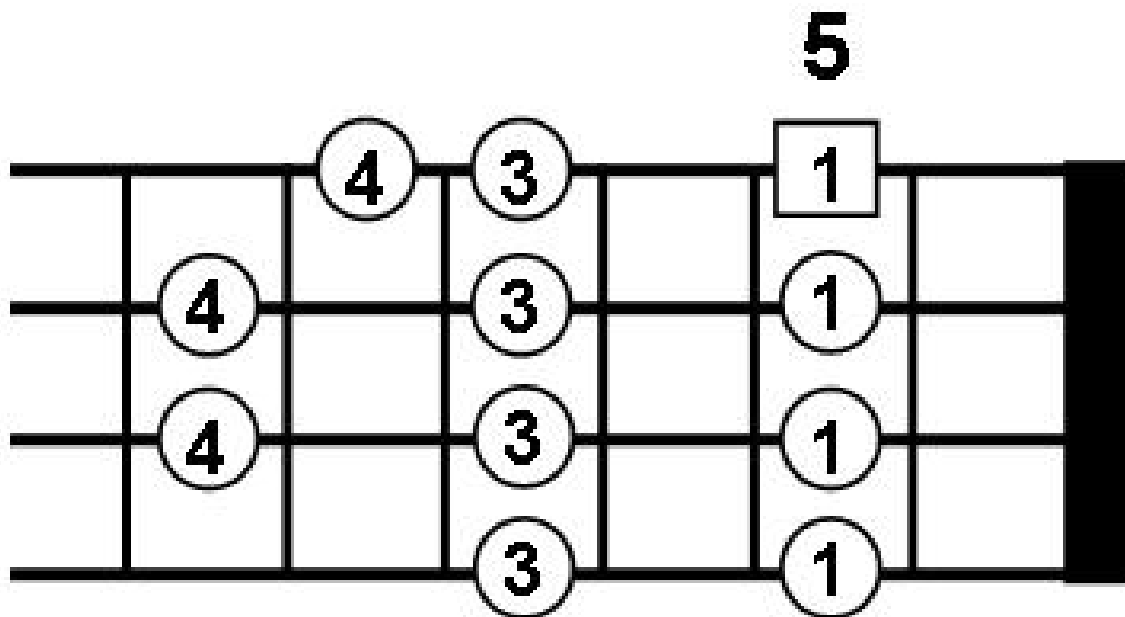

Dorian Scale – Position #1

Key of “A”

* Use with minor, minor 7th, and minor 9th chords (Rock and Metal chord progressions).

AVCSS
GUITAR WORLD