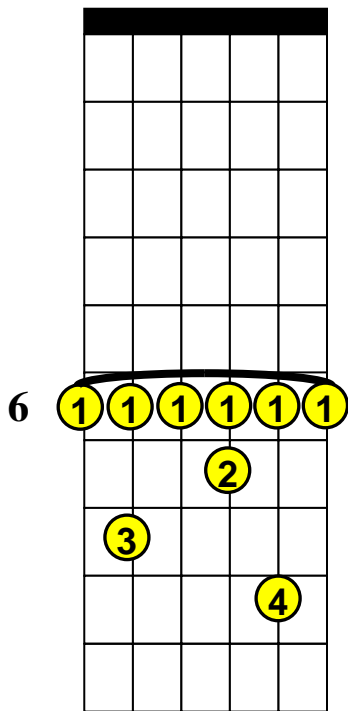

Lead Guitar Lessons

A7 - A#7 Chord Shapes

(Blues ending style chord shapes)

A#7