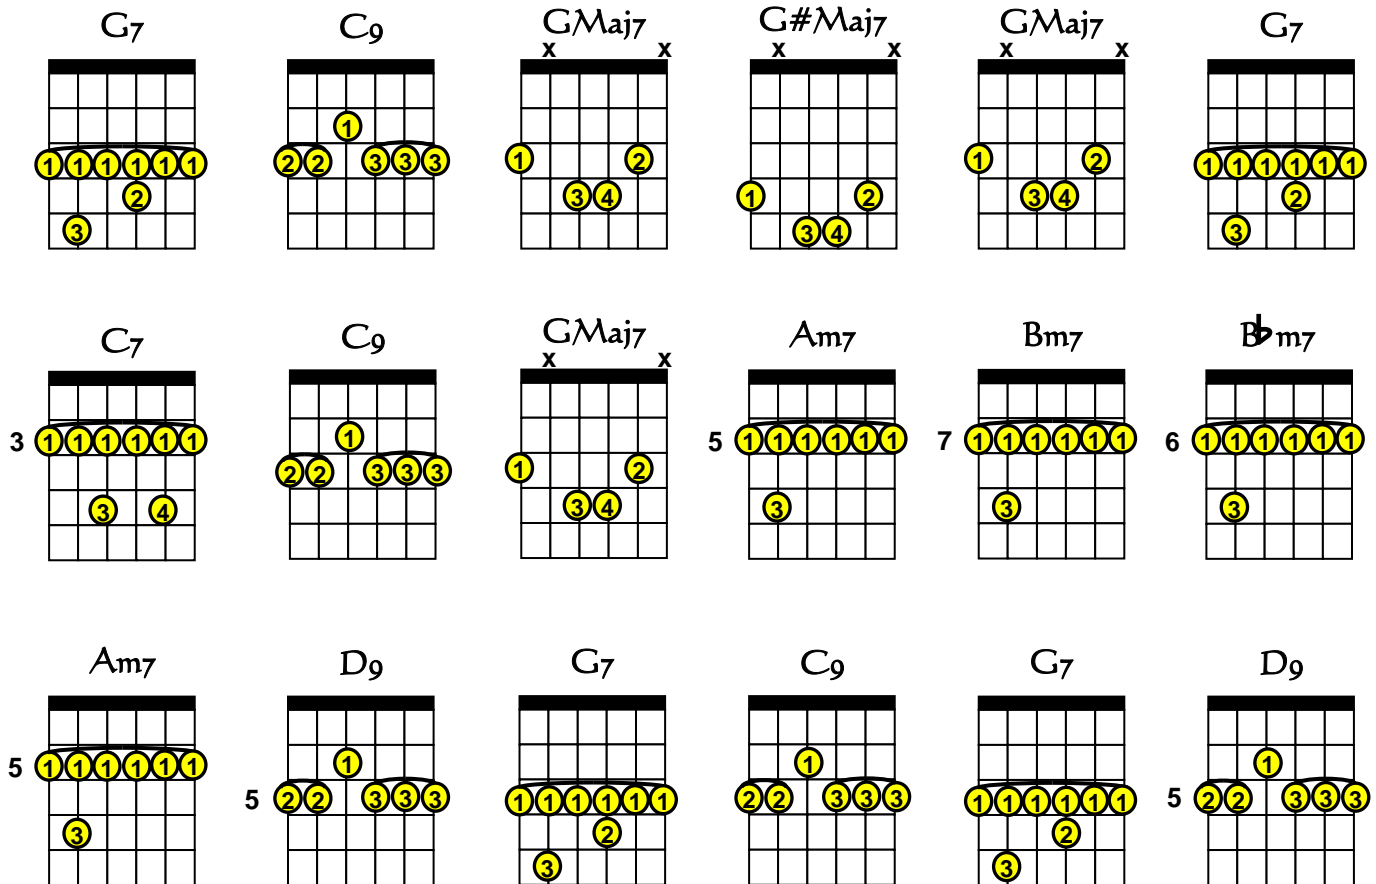

# Intermediate Guitar Lessons

## Blues Chord Progression (Stormy Monday)

### Notes:

X = Do not play this string.

A number next to a fret indicates fret number  
5 = Start at Fret number 5