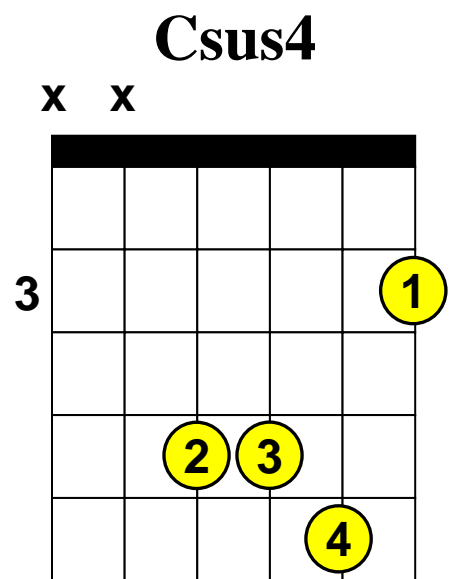

# Beginning Guitar Lessons – Drop “D” Chords

## Basic Regular Chords - “C” (same as standard tuning)

(3 indicates 3<sup>rd</sup> Fret)

X = Do not play this string.

O = Open string.

 = Barre these notes.