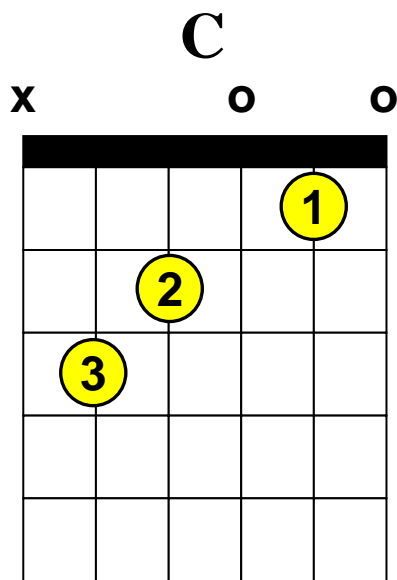

# Beginning Guitar Lessons – Drop “D” Chords

## Basic Regular Chords - “C” (same as standard tuning)

(3 indicates 3<sup>rd</sup> Fret)

X = Do not play this string.

O = Open string.

 = Barre these notes.