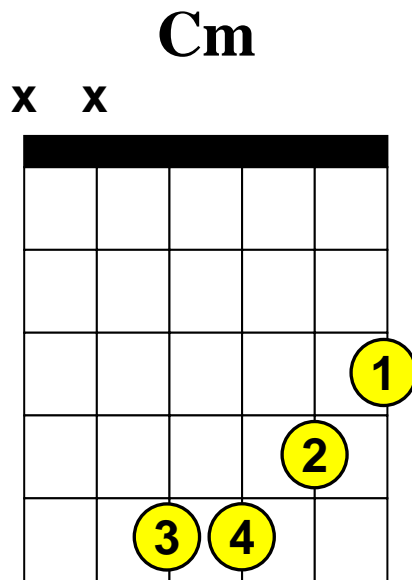

# Beginning Guitar Lessons – Drop “D” Chords

## Basic Regular Chords - “C” (same as standard tuning)

(3 indicates 3<sup>rd</sup> Fret)

X = Do not play this string.

O = Open string.

 = Barre these notes.