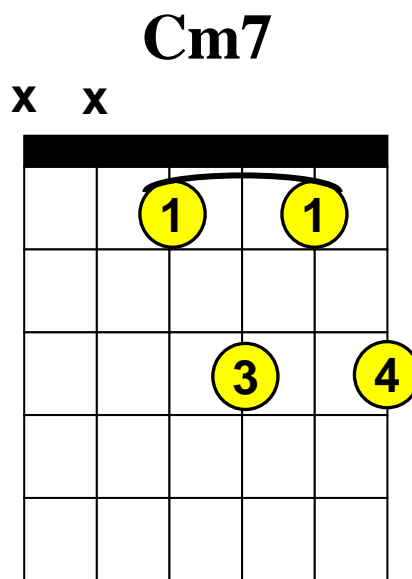

# Beginning Guitar Lessons – Drop “D” Chords

## Basic Regular Chords - “C” (same as standard tuning)

(3 indicates 3<sup>rd</sup> Fret)

X = Do not play this string.

O = Open string.

 = Barre these notes.