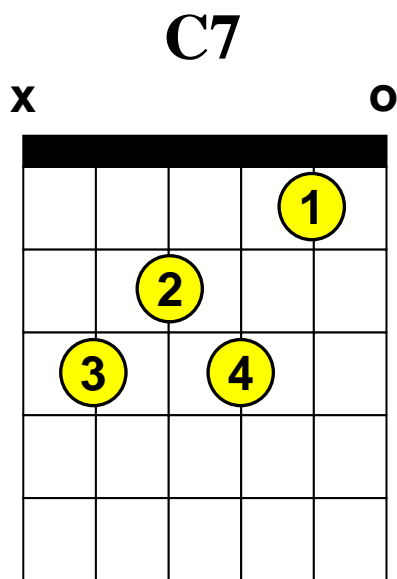

# Beginning Guitar Lessons – Drop “D” Chords

## Basic Regular Chords - “C” (same as standard tuning)

(3 indicates 3<sup>rd</sup> Fret)

X = Do not play this string.

O = Open string.

 = Barre these notes.