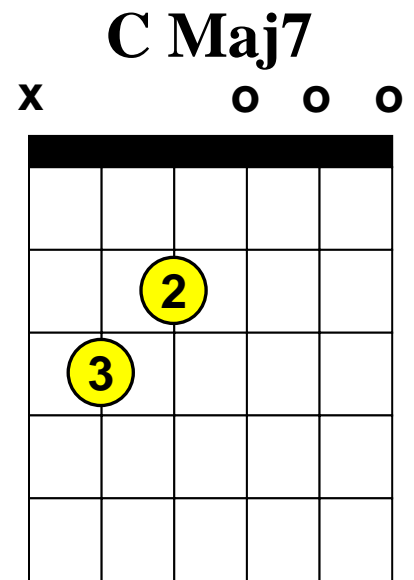

# Beginning Guitar Lessons – Drop “D” Chords

## Basic Regular Chords - “C” (same as standard tuning)

(3 indicates 3<sup>rd</sup> Fret)

X = Do not play this string.

O = Open string.

 = Barre these notes.