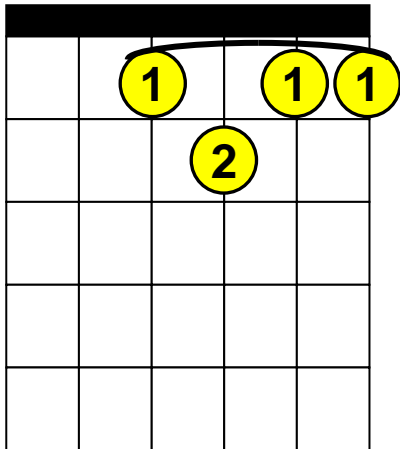

# Beginning Guitar Lessons – Drop “D” Chords

## Basic Regular Chords - “F” (same as standard tuning)

**F**

x x

**Fm**

x x

**F Maj7**

x x

o

**F7**

x x

**Fm7**

x x

**Fsus4**

x x

Note – The “F” chords are usually the most difficult “Regular Chords” to learn for Beginners.

X = Do not play this string.