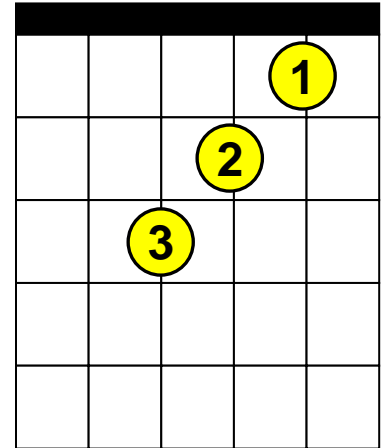

# Beginning Guitar Lessons – Drop “D” Chords

## Basic Regular Chords - “F” (same as standard tuning)

**F**

x x

**Fm**

x x

**F Maj7**

x x

o

**F7**

x x

**Fm7**

x x

**Fsus4**

x x

Note – The “F” chords are usually the most difficult “Regular Chords” to learn for Beginners.

X = Do not play this string.