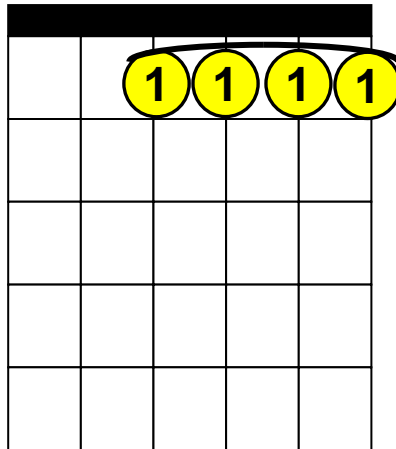

Beginning Guitar Lessons – Drop “D” Chords

Basic Regular Chords - “F” (same as standard tuning)

F

x x

Fm

x x

F Maj7

x x

o

F7

x x

Fm7

x x

Fsus4

x x

Note – The “F” chords are usually the most difficult “Regular Chords” to learn for Beginners.

X = Do not play this string.

O = Open string.

= Barre these notes.