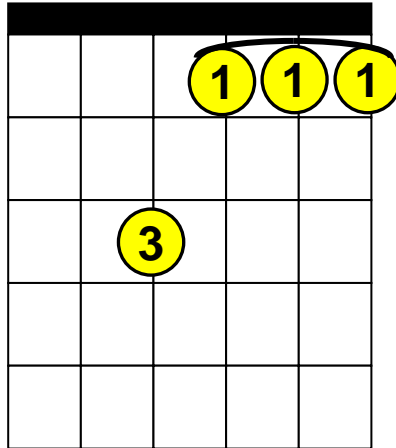

# Beginning Guitar Lessons – Drop “D” Chords

## Basic Regular Chords - “F” (same as standard tuning)

**F**

x x

**Fm**

x x

**F Maj7**

x x

o

**F7**

x x

**Fm7**

x x

**Fsus4**

x x

Note – The “F” chords are usually the most difficult “Regular Chords” to learn for Beginners.

X = Do not play this string.