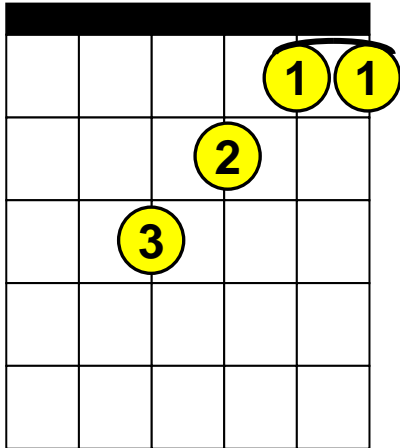

# Beginning Guitar Lessons – Drop “D” Chords

## Basic Regular Chords - “F” (same as standard tuning)

**F**

x x

**Fm**

x x

**F Maj7**

x x

o

**F7**

x x

**Fm7**

x x

**Fsus4**

x x

Note – The “F” chords are usually the most difficult “Regular Chords” to learn for Beginners.

X = Do not play this string.