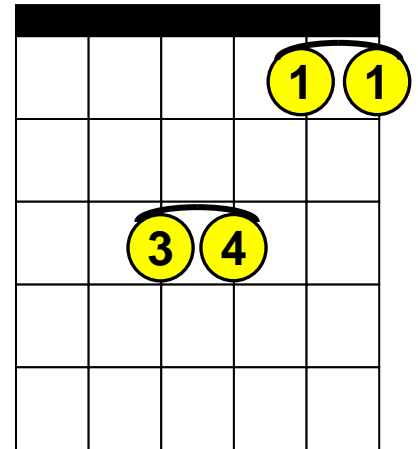

# Beginning Guitar Lessons – Drop “D” Chords

## Basic Regular Chords - “F” (same as standard tuning)

**F**

x x

**Fm**

x x

**F Maj7**

x x

o

**F7**

x x

**Fm7**

x x

**Fsus4**

x x

Note – The “F” chords are usually the most difficult “Regular Chords” to learn for Beginners.

X = Do not play this string.

O = Open string.

= Barre these notes.