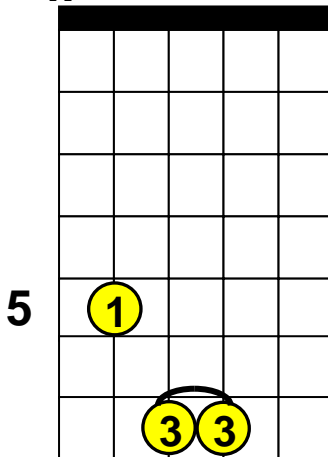

Iron Man "Intro" - Guitar Lesson

Iron Man - Intro Riff only

Iron Man - Intro Chords only

B5

x x x

D5

x x x

E5

x x x

G5

x x x

F#5

x x x

* The barre indicates to place the 3rd finger over both notes .