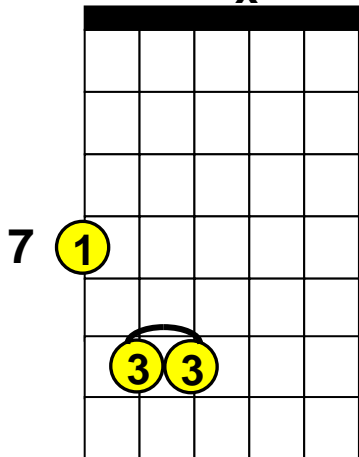

Iron Man - Intro Chords only

B5

x x x