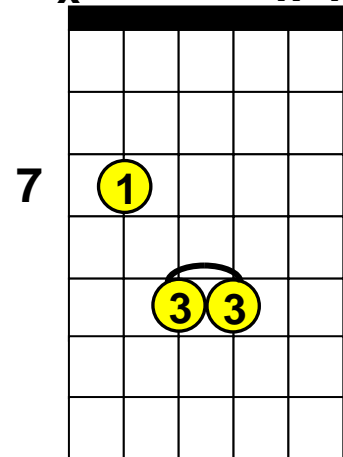

Iron Man "Intro" - Guitar Lesson

Iron Man - Intro Riff only

Iron Man - Intro Chords only

B5

x x x

D5

x x x

E5

x x x

G5

x x x

F#5

x x x

* The barre indicates to place the 3rd finger over both notes .