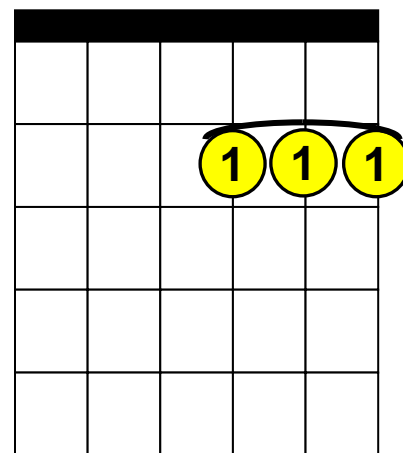

Beginning Guitar Lessons - Regular Chords

Basic "D" Chords

D (D Major), Dm (D minor), D Maj7 (D Major 7th), D7 (D 7th),
Dm7 (D minor 7th), Dsus4 (D suspended 4th).

D

X X O

Dm

X X O

D Maj7

X X O

D7

X X O

Dm7

X X O

Dsus4

X X O

X = Do not play this string.