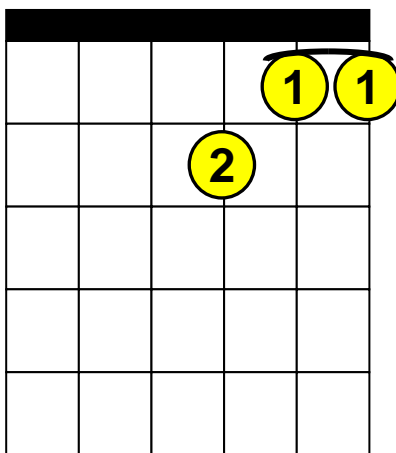

Beginning Guitar Lessons - Regular Chords

Basic "D" Chords

D (D Major), Dm (D minor), D Maj7 (D Major 7th), D7 (D 7th),
Dm7 (D minor 7th), Dsus4 (D suspended 4th).

D

X X O

Dm

X X O

D Maj7

X X O

D7

X X O

Dm7

X X O

Dsus4

X X O

X = Do not play this string.

O = Open string.

 = Barre these notes.