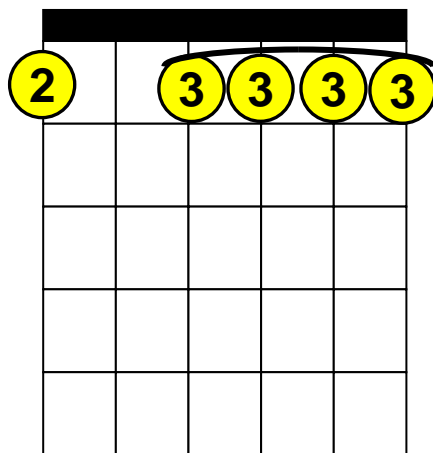

Beginning Guitar Lessons - Regular Chords

Basic "F" Chords

F (F Major), Fm (F minor), F Maj7 (F Major 7th), F7 (F 7th), Fm7 (F minor 7th), Fsus4 (F suspended 4th).

F

x x

Fm

x x

F Maj7

x x

o

F7

x x

Fm7

x

Fsus4

x x

Note - The "F" chords are usually the most difficult "Regular Chords" to learn for Beginners.

X = Do not play this string.

O = Open string.

— = Barre these notes.