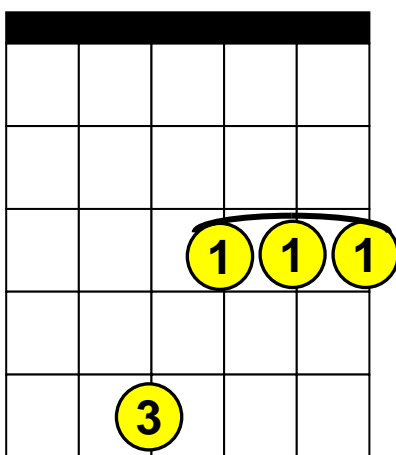

# Beginning Guitar Lessons – Regular Chords

## Basic “G” Chords

G (G Major), Gm (G minor), G Maj7 (G Major 7<sup>th</sup>), G7 (G 7<sup>th</sup>), Gm7 (G minor 7<sup>th</sup>), Gsus4 (G suspended 4<sup>th</sup>).

**G**

o o o

**Gm**

x x

**G Maj7**

x x

**G7**

o o o

**Gm7**

x

**Gsus4**

x x

Note – The “F” chords are usually the most difficult “Regular Chords” to learn for Beginners.

X = Do not play this string.