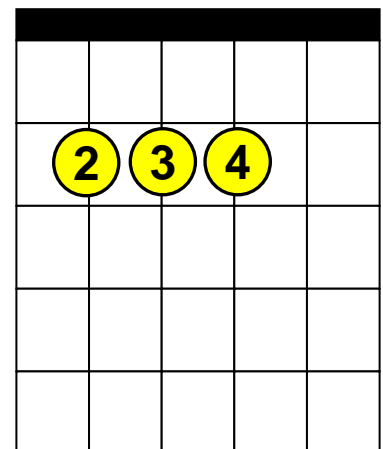

Beginning Guitar Lessons

The D - A - E Suspended Chords

D

x x o

A

x o o o

E

o o o o

Dsus

x x o

Asus

x o o o

Esus

o o o o

X = Do not play this string. O = Open string.