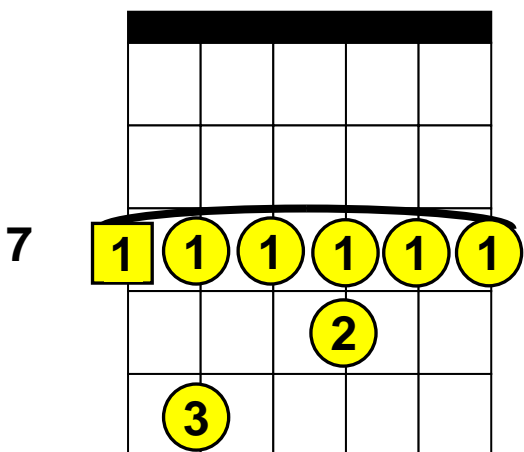

Beginning Guitar Lessons – Barre Chords

Basic “B” Barre Chords (Root Note on E-String)

B (B Major), Bm (B minor), B7 (B 7th), Bm7 (B minor 7th).

B

Bm

B7

Bm7

1 The square around a number indicates the “Root” note.

7 Indicates the fret (7 = 7th Fret)

 = Barre these notes.