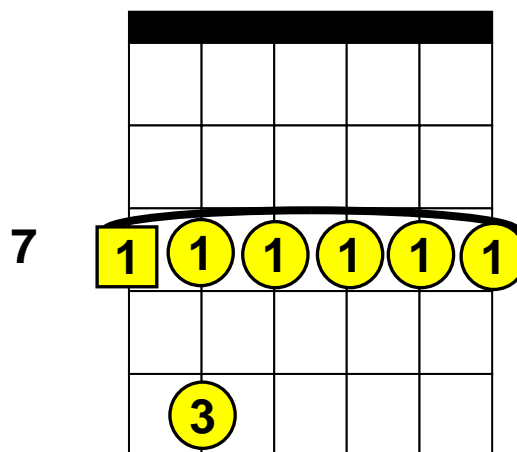

Beginning Guitar Lessons – Barre Chords

Basic “B” Barre Chords (Root Note on E-String)

B (B Major), Bm (B minor), B7 (B 7th), Bm7 (B minor 7th).

B

Bm

B7

Bm7

1 The square around a number indicates the “Root” note.

7 Indicates the fret (7 = 7th Fret)

 = Barre these notes.