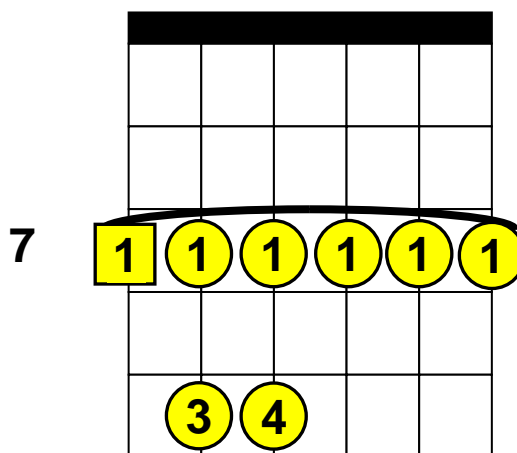

Beginning Guitar Lessons – Barre Chords

Basic “B” Barre Chords (Root Note on E-String)

B (B Major), Bm (B minor), B7 (B 7th), Bm7 (B minor 7th).

B

Bm

B7

Bm7

1 The square around a number indicates the “Root” note.

7 Indicates the fret (7 = 7th Fret)

 = Barre these notes.