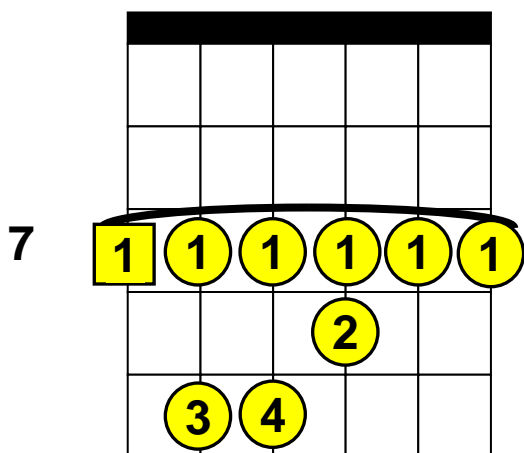

Beginning Guitar Lessons – Barre Chords

Basic “B” Barre Chords (Root Note on E-String)

B (B Major), Bm (B minor), B7 (B 7th), Bm7 (B minor 7th).

B

Bm

B7

Bm7

1 The square around a number indicates the “Root” note.

7 Indicates the fret (7 = 7th Fret)

 = Barre these notes.