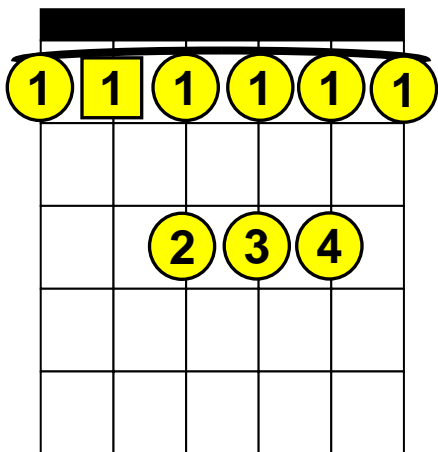

Beginning Guitar Lessons – Barre Chords

Basic “B♭” Barre Chords (Root Note on A-String)

Note: B♭ (B flat) is the same note as A# (A sharp)

B♭ (B♭ Major), B♭m (B♭ minor), B♭7 (B♭7th), B♭m7 (B♭ minor 7th).

B♭

B♭

OR

B♭m

B♭7

B♭m7

1 The square around a number indicates the “Root” note.

 = Barre these notes.