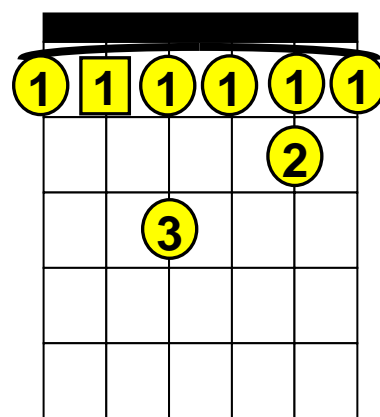

Beginning Guitar Lessons – Barre Chords

Basic “B♭” Barre Chords (Root Note on A-String)

Note: B♭ (B flat) is the same note as A# (A sharp)

B♭ (B♭ Major), B♭m (B♭ minor), B♭7 (B♭7th), B♭m7 (B♭ minor 7th).

B♭

B♭

OR

B♭m

B♭7

B♭m7

1 The square around a number indicates the “Root” note.

 = Barre these notes.