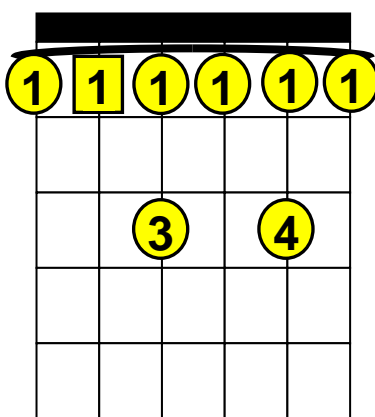

Beginning Guitar Lessons – Barre Chords

Basic “B♭” Barre Chords (Root Note on A-String)

Note: B♭ (B flat) is the same note as A# (A sharp)

B♭ (B♭ Major), B♭m (B♭ minor), B♭7 (B♭7th), B♭m7 (B♭ minor 7th).

B♭

B♭

OR

B♭m

B♭7

B♭m7

1 The square around a number indicates the “Root” note.

 = Barre these notes.