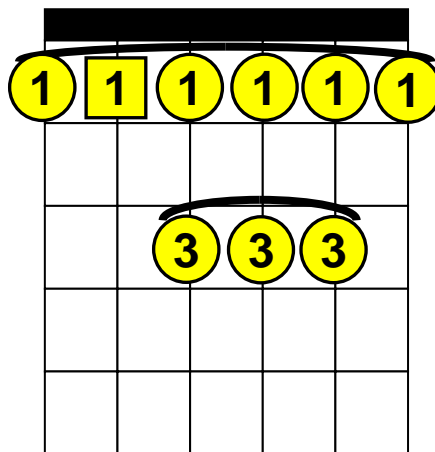

Beginning Guitar Lessons – Barre Chords

Basic “B♭” Barre Chords (Root Note on A-String)

Note: B♭ (B flat) is the same note as A# (A sharp)

B♭ (B♭ Major), B♭m (B♭ minor), B♭7 (B♭7th), B♭m7 (B♭ minor 7th).

B♭

B♭

OR

B♭m

B♭7

B♭m7

1 The square around a number indicates the “Root” note.

 = Barre these notes.