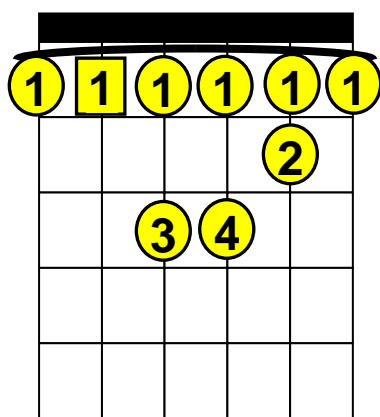

Beginning Guitar Lessons – Barre Chords

Basic “B♭” Barre Chords (Root Note on A-String)

Note: B♭ (B flat) is the same note as A# (A sharp)

B♭ (B♭ Major), B♭m (B♭ minor), B♭7 (B♭7th), B♭m7 (B♭ minor 7th).

B♭

B♭

OR

B♭m

B♭7

B♭m7

1 The square around a number indicates the “Root” note.

 = Barre these notes.