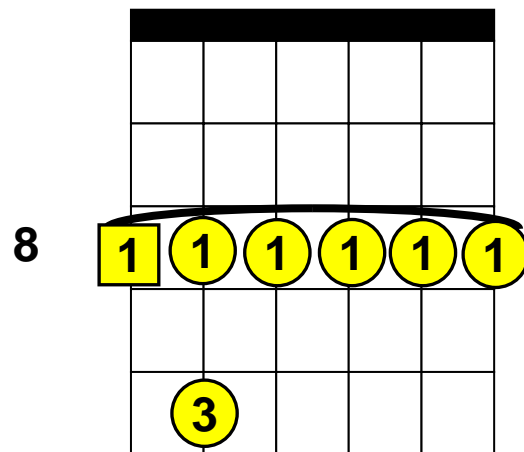

# Beginning Guitar Lessons – Barre Chords

Basic “C” Barre Chords (Root Note on E-String)

C (C Major), Cm (C minor), C7 (C 7th), Cm7 (C minor 7th).

**C**

**Cm**

**C7**

**Cm7**

**1** The square around a number indicates the “Root” note.

8 Indicates the fret (8 = 8<sup>th</sup> Fret)

 = Barre these notes.