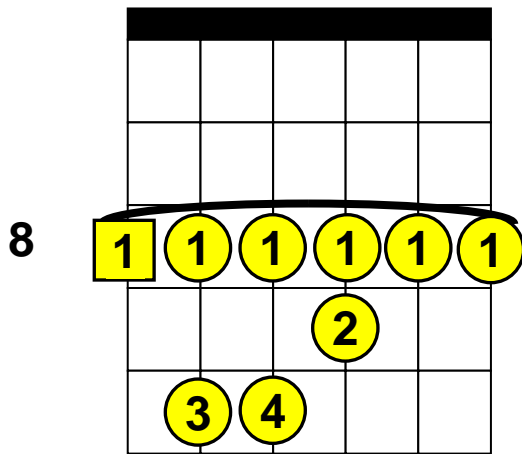

# Beginning Guitar Lessons – Barre Chords

Basic “C” Barre Chords (Root Note on E-String)

C (C Major), Cm (C minor), C7 (C 7th), Cm7 (C minor 7th).

**C**

**Cm**

**C7**

**Cm7**

**1** The square around a number indicates the “Root” note.

8 Indicates the fret (8 = 8<sup>th</sup> Fret)

 = Barre these notes.