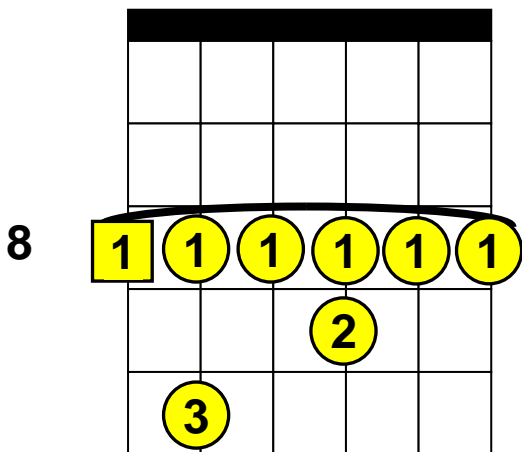

# Beginning Guitar Lessons – Barre Chords

Basic “C” Barre Chords (Root Note on E-String)

C (C Major), Cm (C minor), C7 (C 7th), Cm7 (C minor 7th).

**C**

**Cm**

**C7**

**Cm7**

**1** The square around a number indicates the “Root” note.

8 Indicates the fret (8 = 8<sup>th</sup> Fret)

 = Barre these notes.