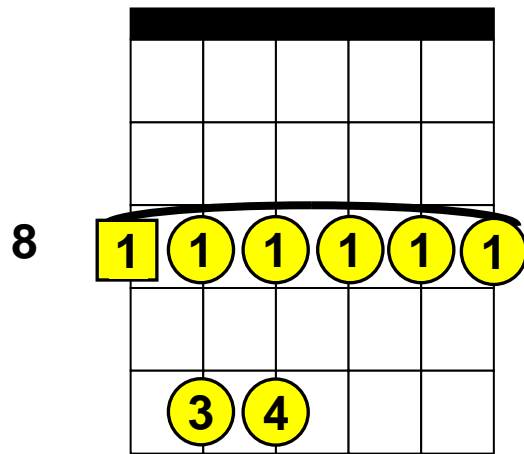

# Beginning Guitar Lessons – Barre Chords

Basic “C” Barre Chords (Root Note on E-String)

C (C Major), Cm (C minor), C7 (C 7th), Cm7 (C minor 7th).

**C**

**Cm**

**C7**

**Cm7**

**1** The square around a number indicates the “Root” note.

8 Indicates the fret (8 = 8<sup>th</sup> Fret)

 = Barre these notes.