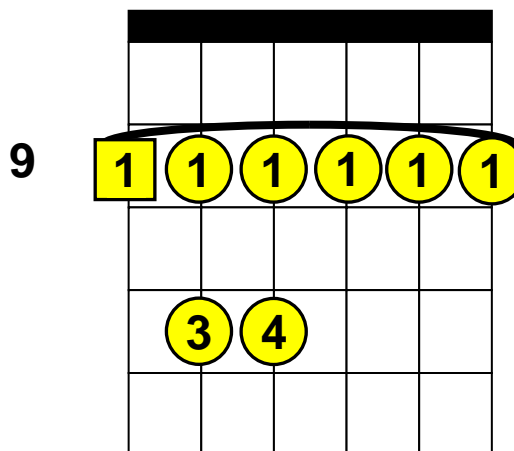

Beginning Guitar Lessons – Barre Chords

Basic “C#” (or D♭) Barre Chords (Root Note on E-String)

Note: C# (C Sharp) is the same note as D♭ (D Flat)

C# (C# Major), C#m (C#minor), C#7 (C#7th), C#m7 (C#minor 7th)

C#

C#m

C#7

C#m7

1 The square around a number indicates the “Root” note.

9 Indicates the fret (9 = 9th Fret)

 = Barre these notes.