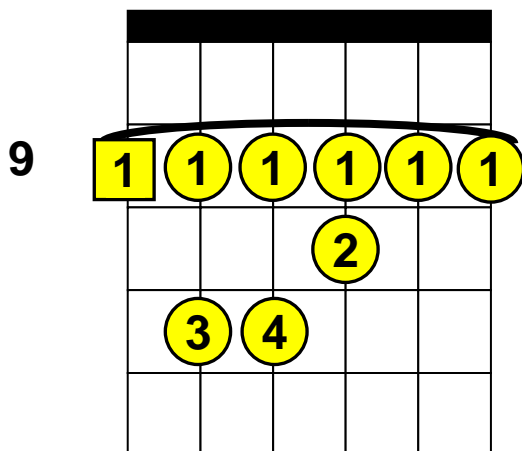

Beginning Guitar Lessons – Barre Chords

Basic “C#” (or D♭) Barre Chords (Root Note on E-String)

Note: C# (C Sharp) is the same note as D♭ (D Flat)

C# (C# Major), C#m (C#minor), C#7 (C#7th), C#m7 (C#minor 7th)

C#

C#m

C#7

C#m7

1 The square around a number indicates the “Root” note.

9 Indicates the fret (9 = 9th Fret)

 = Barre these notes.