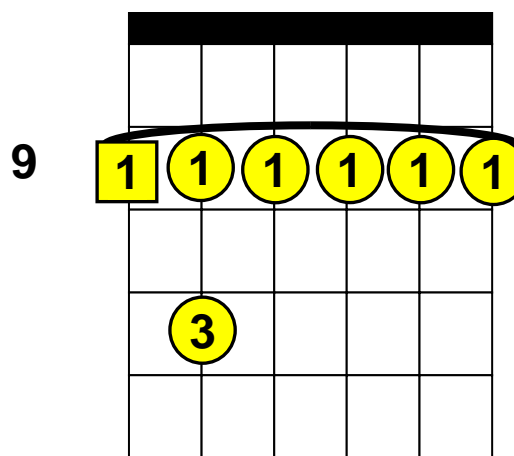

Beginning Guitar Lessons – Barre Chords

Basic “C#” (or D♭) Barre Chords (Root Note on E-String)

Note: C# (C Sharp) is the same note as D♭ (D Flat)

C# (C# Major), C#m (C#minor), C#7 (C#7th), C#m7 (C#minor 7th)

C#

C#m

C#7

C#m7

1 The square around a number indicates the “Root” note.

9 Indicates the fret (9 = 9th Fret)

 = Barre these notes.