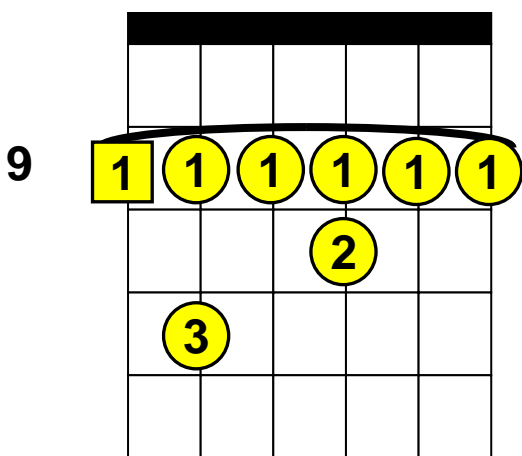

Beginning Guitar Lessons – Barre Chords

Basic “C#” (or D♭) Barre Chords (Root Note on E-String)

Note: C# (C Sharp) is the same note as D♭ (D Flat)

C# (C# Major), C#m (C#minor), C#7 (C#7th), C#m7 (C#minor 7th)

C#

C#m

C#7

C#m7

1 The square around a number indicates the “Root” note.

9 Indicates the fret (9 = 9th Fret)

 = Barre these notes.