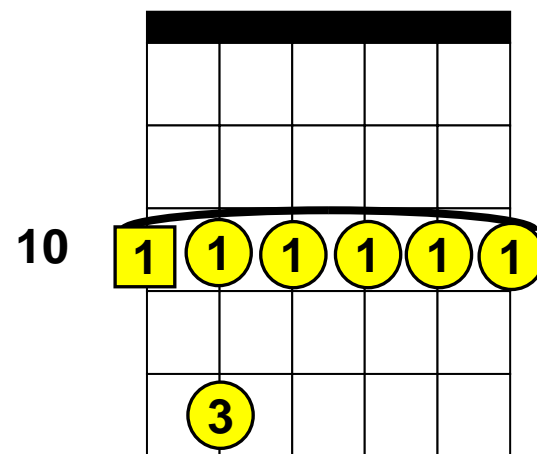

Beginning Guitar Lessons – Barre Chords

Basic “D” Barre Chords (Root Note on E-String)

D (D Major), Dm (D minor), D7 (D 7th), Dm7 (D minor 7th).

D

Dm

D7

Dm7

1 The square around a number indicates the “Root” note.

10 Indicates the fret (10 = 10th Fret)

 = Barre these notes.