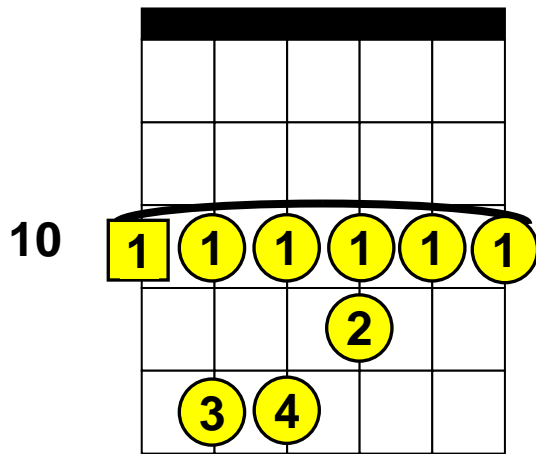

Beginning Guitar Lessons – Barre Chords

Basic “D” Barre Chords (Root Note on E-String)

D (D Major), Dm (D minor), D7 (D 7th), Dm7 (D minor 7th).

D

Dm

D7

Dm7

1 The square around a number indicates the “Root” note.

10 Indicates the fret (10 = 10th Fret)

 = Barre these notes.