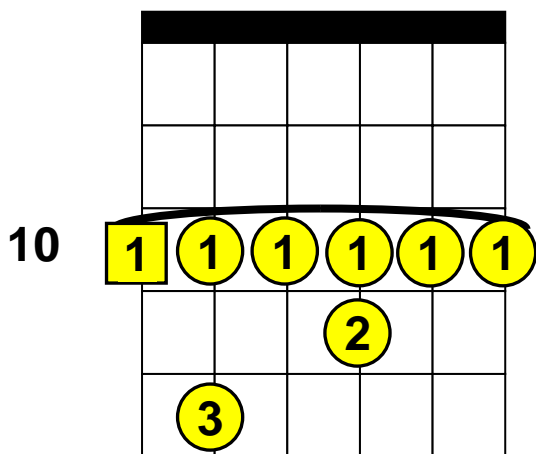

Beginning Guitar Lessons – Barre Chords

Basic “D” Barre Chords (Root Note on E-String)

D (D Major), Dm (D minor), D7 (D 7th), Dm7 (D minor 7th).

D

Dm

D7

Dm7

1 The square around a number indicates the “Root” note.

10 Indicates the fret (10 = 10th Fret)

 = Barre these notes.