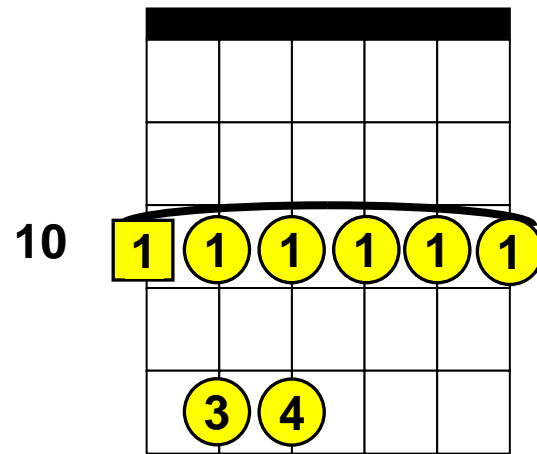

Beginning Guitar Lessons – Barre Chords

Basic “D” Barre Chords (Root Note on E-String)

D (D Major), Dm (D minor), D7 (D 7th), Dm7 (D minor 7th).

D

Dm

D7

Dm7

1 The square around a number indicates the “Root” note.

10 Indicates the fret (10 = 10th Fret)

 = Barre these notes.