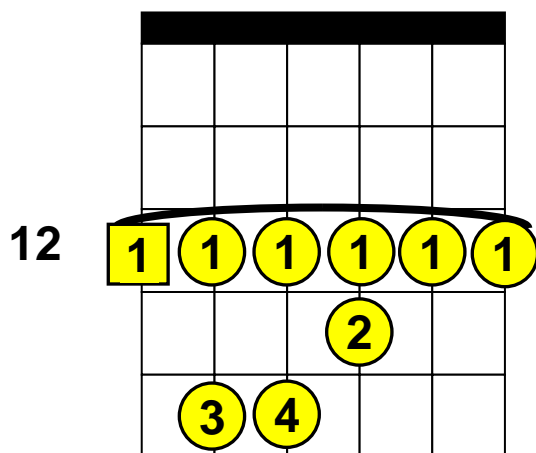

# Beginning Guitar Lessons – Barre Chords

## Basic “E” Barre Chords (Root Note on E-String)

E (E Major), Em (E minor), E7 (E 7th), Em7 (E minor 7th).

**E**

**Em**

**E7**

**Em7**

**1** The square around a number indicates the “Root” note.

12 Indicates the fret (12 = 12<sup>th</sup> Fret)