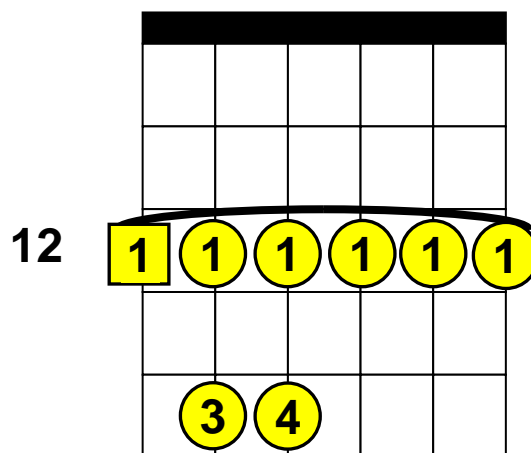

# Beginning Guitar Lessons – Barre Chords

## Basic “E” Barre Chords (Root Note on E-String)

E (E Major), Em (E minor), E7 (E 7th), Em7 (E minor 7th).

**E**

**Em**

**E7**

**Em7**

**1** The square around a number indicates the “Root” note.

12 Indicates the fret (12 = 12<sup>th</sup> Fret)