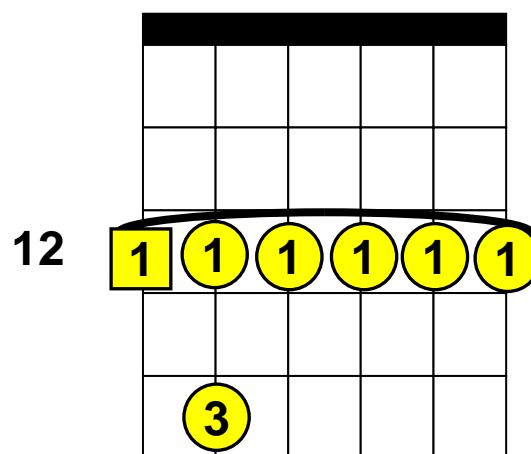

# Beginning Guitar Lessons – Barre Chords

## Basic “E” Barre Chords (Root Note on E-String)

E (E Major), Em (E minor), E7 (E 7th), Em7 (E minor 7th).

**E**

**Em**

**E7**

**Em7**

**1** The square around a number indicates the “Root” note.

12 Indicates the fret (12 = 12<sup>th</sup> Fret)