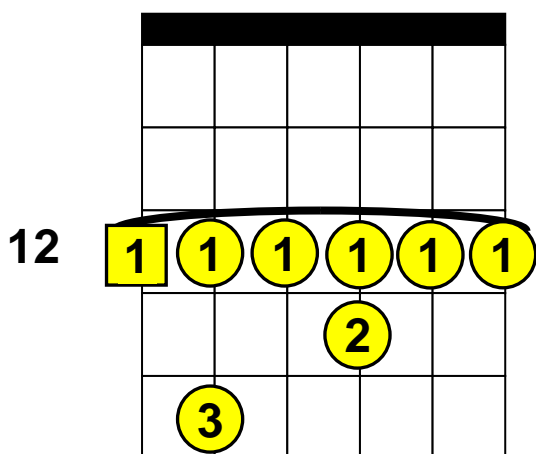

# Beginning Guitar Lessons – Barre Chords

## Basic “E” Barre Chords (Root Note on E-String)

E (E Major), Em (E minor), E7 (E 7th), Em7 (E minor 7th).

**E**

**Em**

**E7**

**Em7**

**1** The square around a number indicates the “Root” note.

12 Indicates the fret (12 = 12<sup>th</sup> Fret)