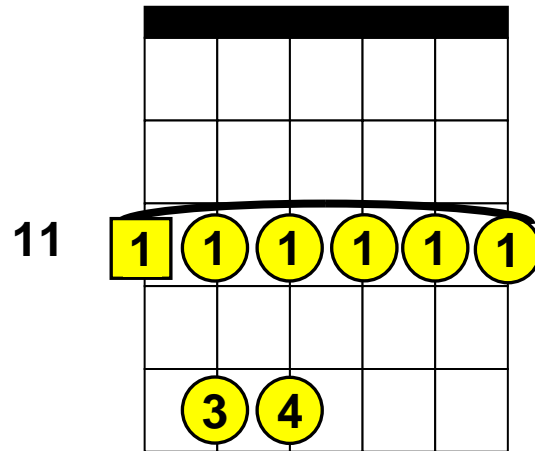

# Beginning Guitar Lessons – Barre Chords

Basic “E♭” (or D#) Barre Chords (Root Note on E-String)

**Note:** E♭ (E flat) is the same note as D# (D sharp)

E♭ (E♭Major), E♭m (E♭minor), E♭7 (E♭7th), E♭m7 (E♭minor 7th)

E♭

E♭m

E♭7

E♭m7

**1** The square around a number indicates the “Root” note.

11 Indicates the fret (11 = 11<sup>th</sup> Fret)

= Barre these notes.