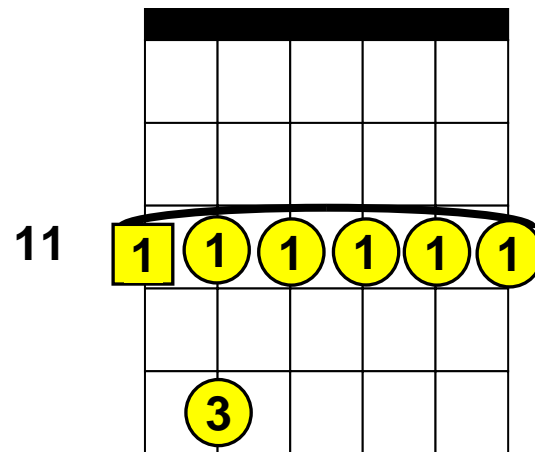

# Beginning Guitar Lessons – Barre Chords

Basic “E♭” (or D#) Barre Chords (Root Note on E-String)

**Note:** E♭ (E flat) is the same note as D# (D sharp)

E♭ (E♭Major), E♭m (E♭minor), E♭7 (E♭7th), E♭m7 (E♭minor 7th)

E♭

E♭m

E♭7

E♭m7

**1** The square around a number indicates the “Root” note.

11 Indicates the fret (11 = 11<sup>th</sup> Fret)

= Barre these notes.