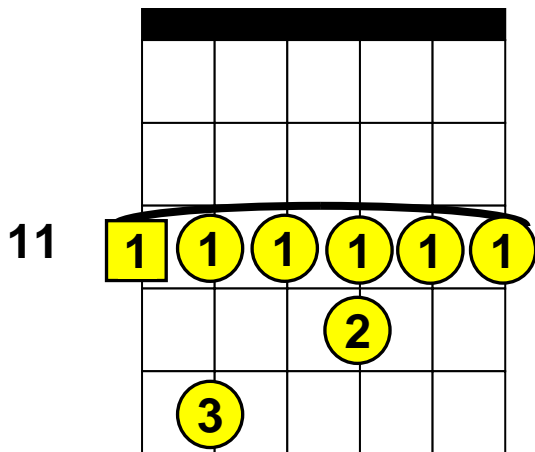

# Beginning Guitar Lessons – Barre Chords

Basic “E♭” (or D#) Barre Chords (Root Note on E-String)

**Note:** E♭ (E flat) is the same note as D# (D sharp)

E♭ (E♭Major), E♭m (E♭minor), E♭7 (E♭7th), E♭m7 (E♭minor 7th)

E♭

E♭m

E♭7

E♭m7

**1** The square around a number indicates the “Root” note.

11 Indicates the fret (11 = 11<sup>th</sup> Fret)

= Barre these notes.