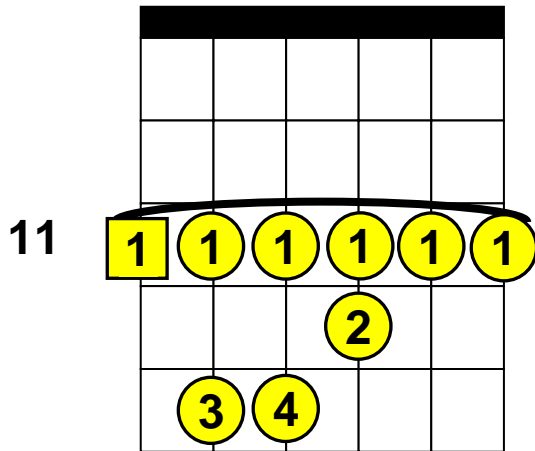

# Beginning Guitar Lessons – Barre Chords

Basic “E♭” (or D#) Barre Chords (Root Note on E-String)

**Note:** E♭ (E flat) is the same note as D# (D sharp)

E♭ (E♭Major), E♭m (E♭minor), E♭7 (E♭7th), E♭m7 (E♭minor 7th)

E♭

E♭m

E♭7

E♭m7

**1** The square around a number indicates the “Root” note.

11 Indicates the fret (11 = 11<sup>th</sup> Fret)

= Barre these notes.