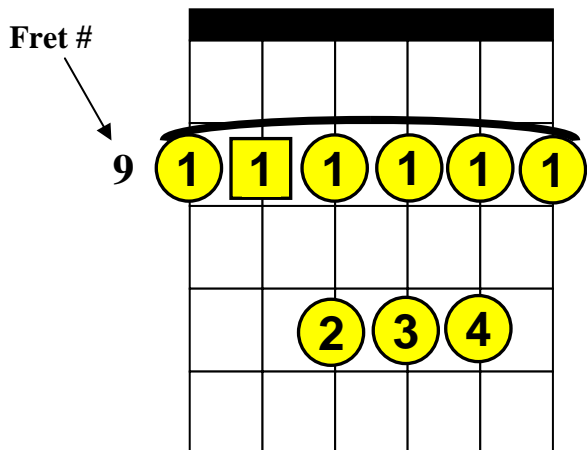

Beginning Guitar Lessons – Barre Chords

Basic “F#” Barre Chords (Root Note on A-String)

Note: F# (F-sharp) is the same note as G♭ (G-flat)

F# (F# Major), F#m (F# minor), F#7 (F#7th), F#m7 (F# minor 7th).

F#