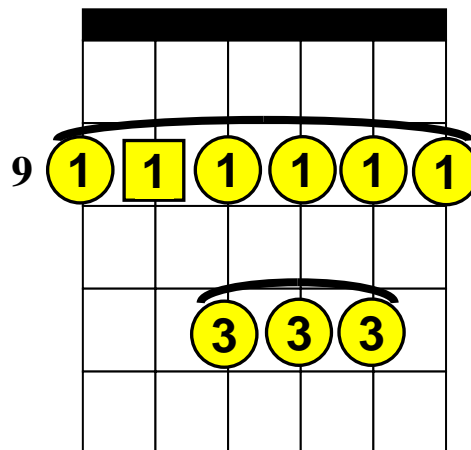

Beginning Guitar Lessons – Barre Chords

Basic “F#” Barre Chords (Root Note on A-String)

Note: F# (F-sharp) is the same note as G♭ (G-flat)

F# (F# Major), F#m (F# minor), F#7 (F#7th), F#m7 (F# minor 7th).

F#

OR

F#

F#m

F#7

F#m7

1 The square around a number indicates the “Root” note.

= Barre these notes.