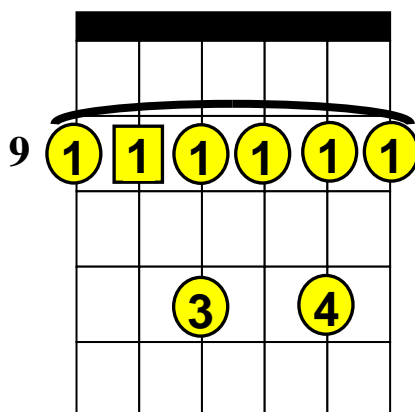

Beginning Guitar Lessons – Barre Chords

Basic “F#” Barre Chords (Root Note on A-String)

Note: F# (F-sharp) is the same note as G♭ (G-flat)

F# (F# Major), F#m (F# minor), F#7 (F#7th), F#m7 (F# minor 7th).

F#

OR

F#

F#m

F#7

F#m7

1 The square around a number indicates the “Root” note.

= Barre these notes.