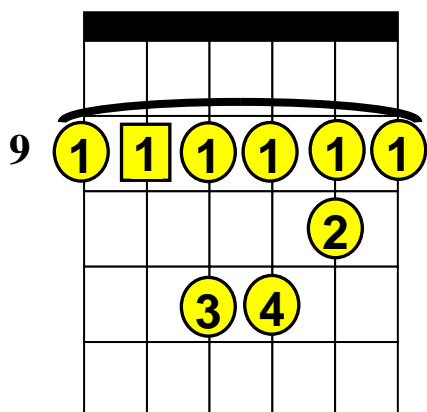

Beginning Guitar Lessons – Barre Chords

Basic “F#” Barre Chords (Root Note on A-String)

Note: F# (F-sharp) is the same note as G♭ (G-flat)

F# (F# Major), F#m (F# minor), F#7 (F#7th), F#m7 (F# minor 7th).

F#

OR

F#

F#m

F#7

F#m7

1 The square around a number indicates the “Root” note.

= Barre these notes.