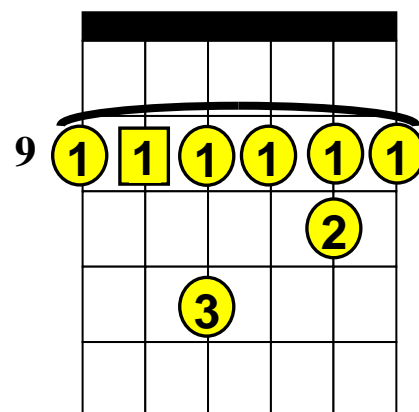

Beginning Guitar Lessons – Barre Chords

Basic “F#” Barre Chords (Root Note on A-String)

Note: F# (F-sharp) is the same note as G♭ (G-flat)

F# (F# Major), F#m (F# minor), F#7 (F#7th), F#m7 (F# minor 7th).

F#

OR

F#

F#m

F#7

F#m7

1 The square around a number indicates the “Root” note.

= Barre these notes.