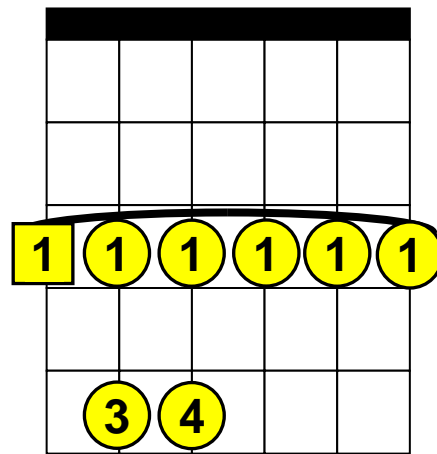

# Beginning Guitar Lessons – Barre Chords

Basic “G” Barre Chords (Root Note on E-String)

G (G Major), Gm (G minor), G7 (G 7th), Gm7 (G minor 7th).

**G**

**Gm**

**G7**

**Gm7**

**1** The square around a number indicates the “Root” note.