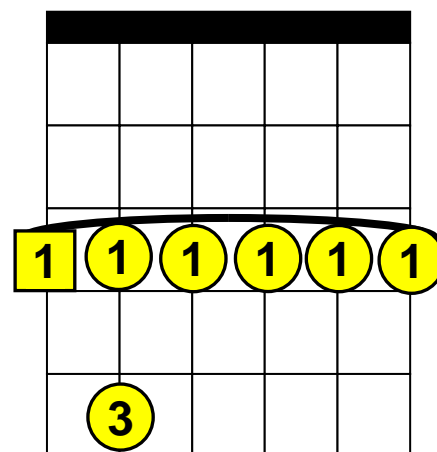

# Beginning Guitar Lessons – Barre Chords

Basic “G” Barre Chords (Root Note on E-String)

G (G Major), Gm (G minor), G7 (G 7th), Gm7 (G minor 7th).

**G**

**Gm**

**G7**

**Gm7**

**1** The square around a number indicates the “Root” note.