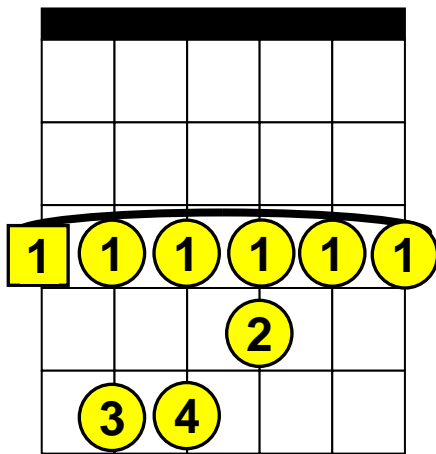

# Beginning Guitar Lessons – Barre Chords

Basic “G” Barre Chords (Root Note on E-String)

G (G Major), Gm (G minor), G7 (G 7th), Gm7 (G minor 7th).

**G**

**Gm**

**G7**

**Gm7**

**1** The square around a number indicates the “Root” note.