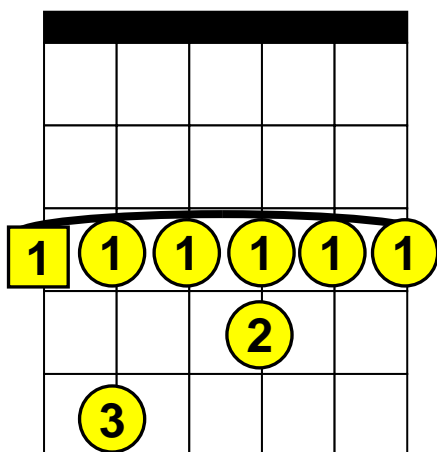

# Beginning Guitar Lessons – Barre Chords

Basic “G” Barre Chords (Root Note on E-String)

G (G Major), Gm (G minor), G7 (G 7th), Gm7 (G minor 7th).

**G**

**Gm**

**G7**

**Gm7**

**1** The square around a number indicates the “Root” note.