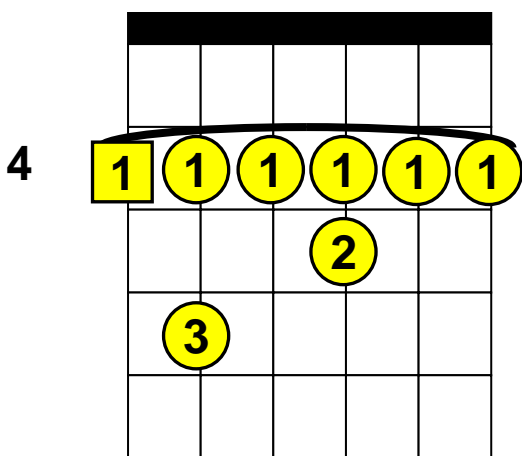

# Beginning Guitar Lessons – Barre Chords

Basic “G#” (or A♭) Barre Chords (Root Note on E-String)

**Note:** G# (G Sharp) is the same note as A♭ (A Flat)

G# (G# Major), G#m (G#minor), G#7 (G#7th), G#m7 (G#minor 7th)

## G#m7

**1** The square around a number indicates the “Root” note.

4 Indicates the fret (4 = 4<sup>th</sup> Fret)

 = Barre these notes.