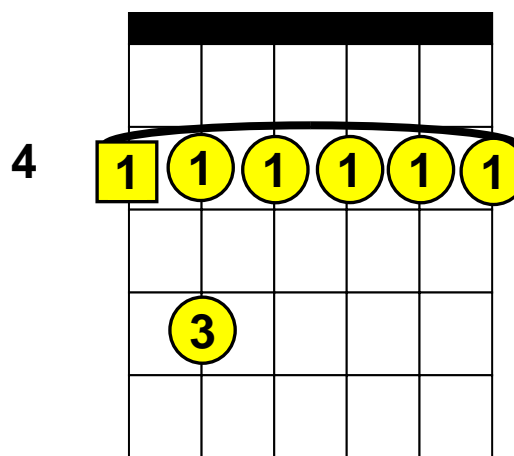

# Beginning Guitar Lessons – Barre Chords

Basic “G#” (or A♭) Barre Chords (Root Note on E-String)

**Note:** G# (G Sharp) is the same note as A♭ (A Flat)

G# (G# Major), G#m (G#minor), G#7 (G#7th), G#m7 (G#minor 7th)

## G#m7

**1** The square around a number indicates the “Root” note.

4 Indicates the fret (4 = 4<sup>th</sup> Fret)

 = Barre these notes.