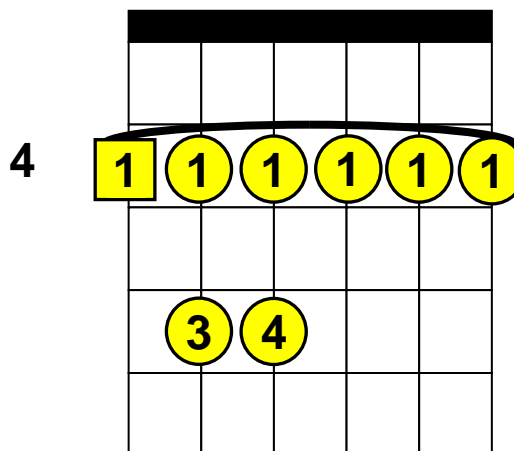

Beginning Guitar Lessons – Barre Chords

Basic “G#” (or A♭) Barre Chords (Root Note on E-String)

Note: G# (G Sharp) is the same note as A♭ (A Flat)

G# (G# Major), G#m (G#minor), G#7 (G#7th), G#m7 (G#minor 7th)

G#

G#m

G#7

G#m7

1 The square around a number indicates the “Root” note.

4 Indicates the fret (4 = 4th Fret)

= Barre these notes.