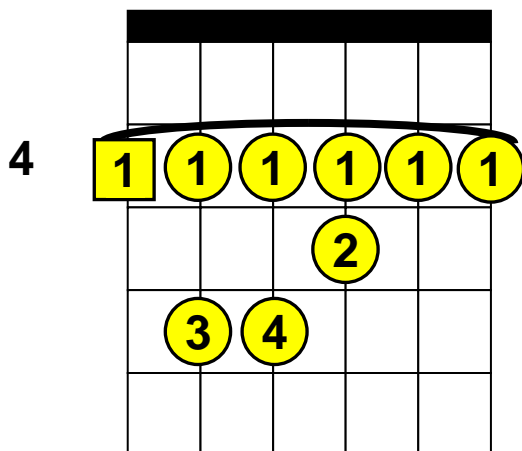

Beginning Guitar Lessons – Barre Chords

Basic “G#” (or A♭) Barre Chords (Root Note on E-String)

Note: G# (G Sharp) is the same note as A♭ (A Flat)

G# (G# Major), G#m (G#minor), G#7 (G#7th), G#m7 (G#minor 7th)

G#