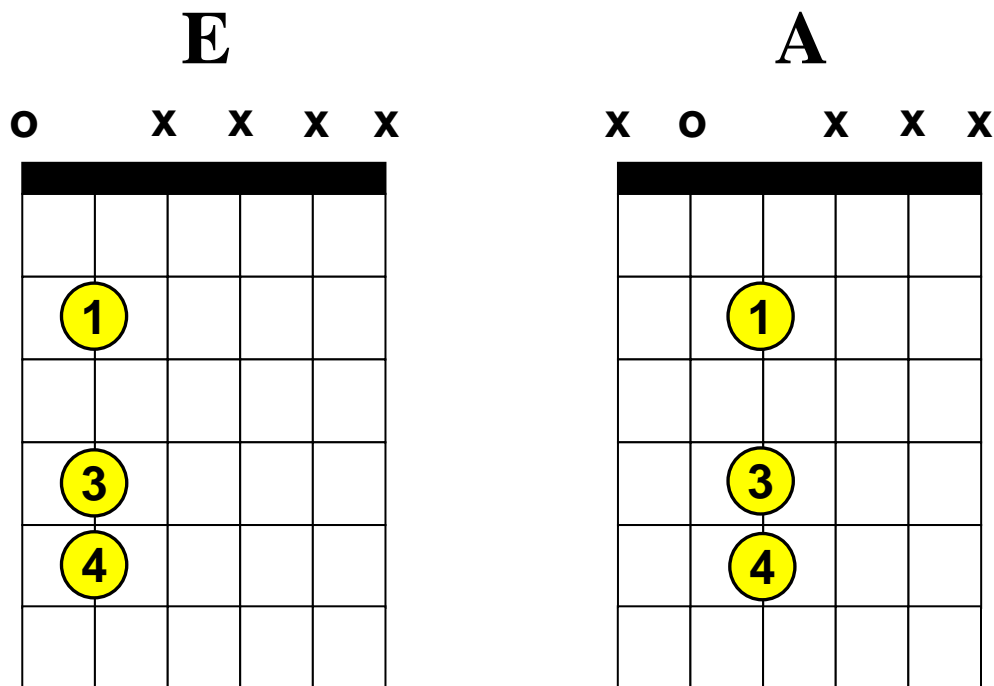

# Basic Blues / Boogie Riffs (3-Note)

## "E" and "A" Chord Shapes

These are 3-String Blues / Boogie / Rock riffs that are very easy to play. These riffs are widely used, and can be heard in many popular Blues, Blue Grass, Rock, Country, and even Metal songs...

This riff is movable up and down the fret board to different chord shapes.

X = Do not play this string. O = Open string.