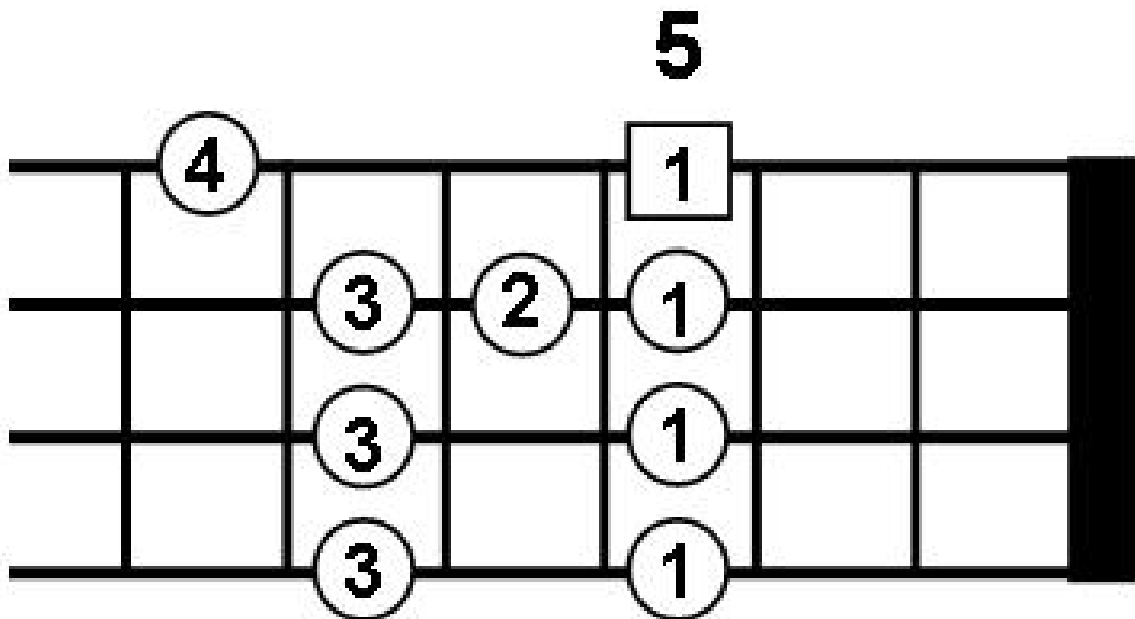

# Blues Scale – Position #1

Key of “A”

\* Use with Major 7<sup>th</sup>, and minor 7<sup>th</sup> chords (Rock and Blues chord progressions).

AVCSS  
GUITAR WORLD