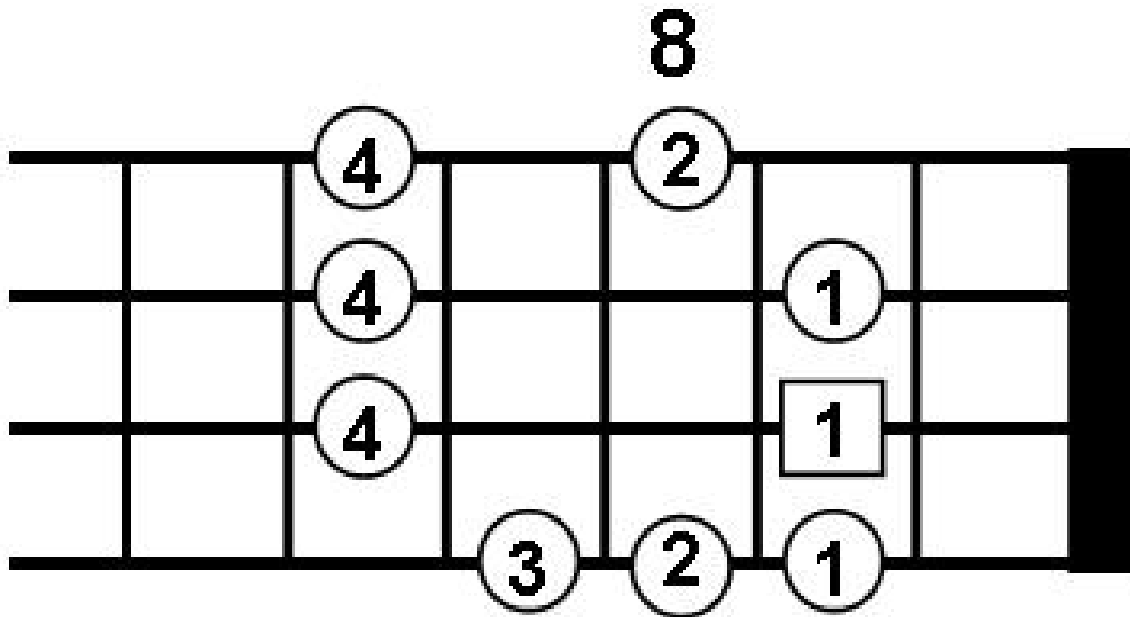

Blues Scale – Position #2

Key of “A”

* Use with Major 7th, and minor 7th chords (Rock and Blues chord progressions).

AVCSS
GUITAR WORLD