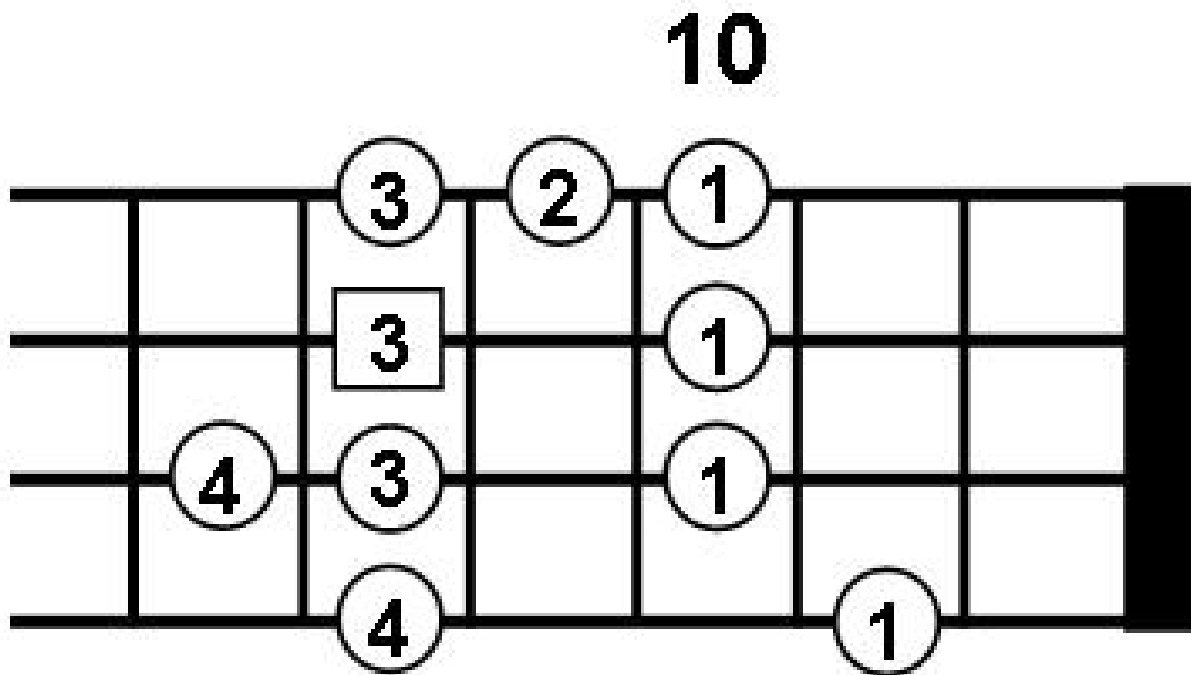

Blues Scale – Position #3

Key of “A”

* Use with Major 7th, and minor 7th chords (Rock and Blues chord progressions).

AVCSS
GUITAR WORLD