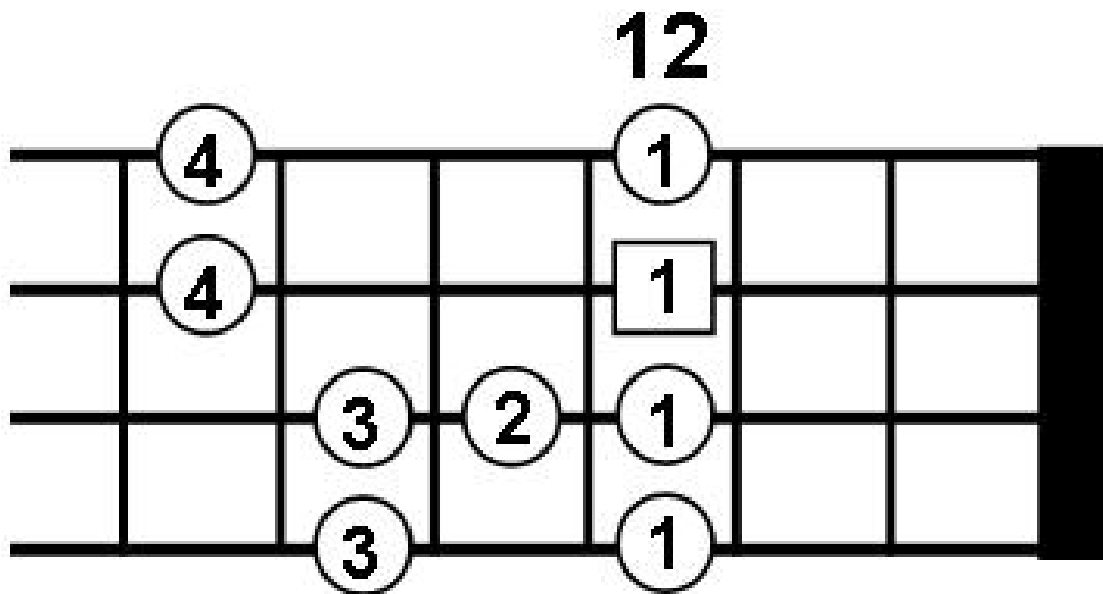

# Blues Scale – Position #4

Key of “A”

\* Use with Major 7<sup>th</sup>, and minor 7<sup>th</sup> chords (Rock and Blues chord progressions).

AVCSS  
GUITAR WORLD