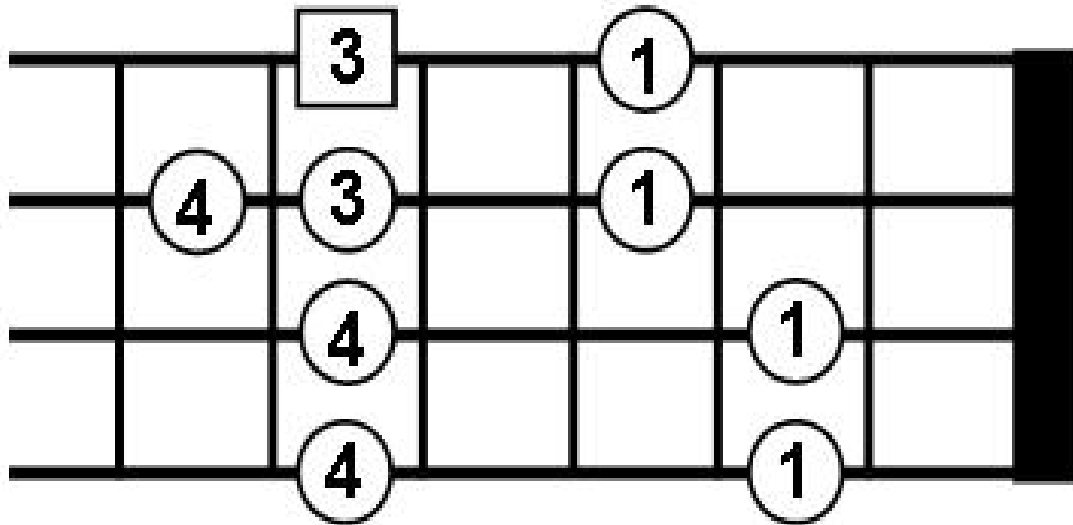

Blues Scale – Position #5

Key of “A”

* Use with Major 7th, and minor 7th chords (Rock and Blues chord progressions).

AVCSS
GUITAR WORLD