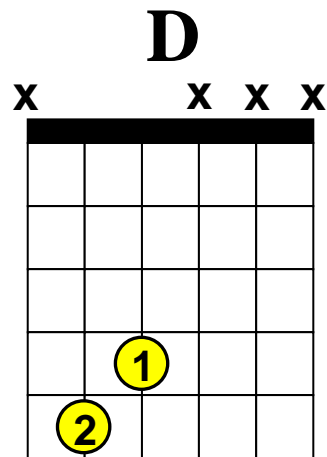

Dreams I'll Never See Riff

(Molly Hatchett Classic)

This is the first part of the song – the slow 2-note chord intro...

Now these are the chords used in the main riff (same as the first two chords above – the picking sequence (see video clip) is the key to playing this riff correctly...

X = Do not play this string O = Open string