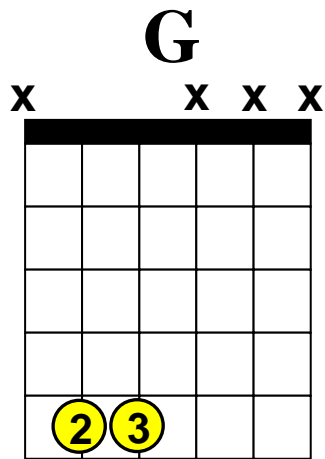

Dreams I'll Never See Riff

(Molly Hatchett Classic)

This is the first part of the song – the slow 2-note chord intro...

Now these are the chords used in the main riff (same as the first two chords above – the picking sequence (see video clip) is the key to playing this riff correctly...

X = Do not play this string O = Open string