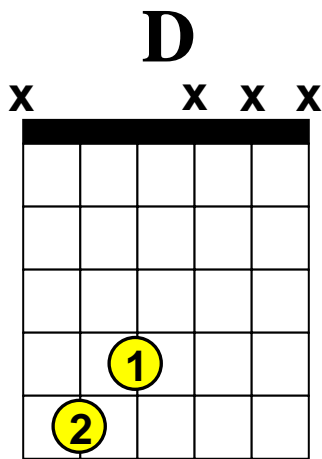

Dreams I'll Never See Riff

(Molly Hatchett Classic)

This is the first part of the song – the slow 2-note chord intro...

Now these are the chords used in the main riff (same as the first two chords above – the picking sequence (see video clip) is the key to playing this riff correctly...

X = Do not play this string O = Open string