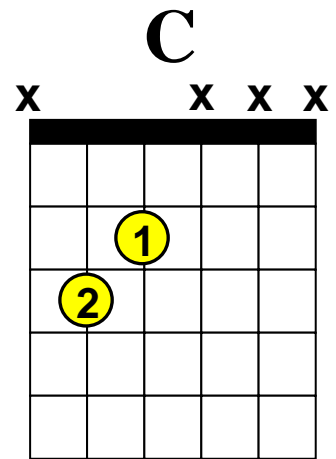

Dreams I'll Never See Riff

(Molly Hatchett Classic)

This is the first part of the song – the slow 2-note chord intro...

Now these are the chords used in the main riff (same as the first two chords above – the picking sequence (see video clip) is the key to playing this riff correctly...

X = Do not play this string O = Open string