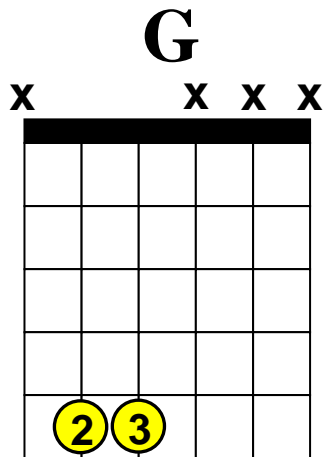

Dreams I'll Never See Riff

(Molly Hatchett Classic)

This is the first part of the song – the slow 2-note chord intro...

Now these are the chords used in the main riff (same as the first two chords above – the picking sequence (see video clip) is the key to playing this riff correctly...

X = Do not play this string O = Open string