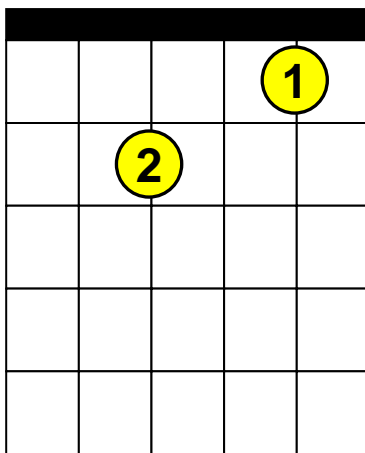

Beginning Guitar Lessons – Drop “D” Tuning

Basic Regular Chords - “A”

(same as standard tuning)

A

x o o o o

Am

x o o o o

A Maj7

x o o o o

A7

x o o o o

Am7

x o o o o

Asus4

x o o o o

X = Do not play this string.