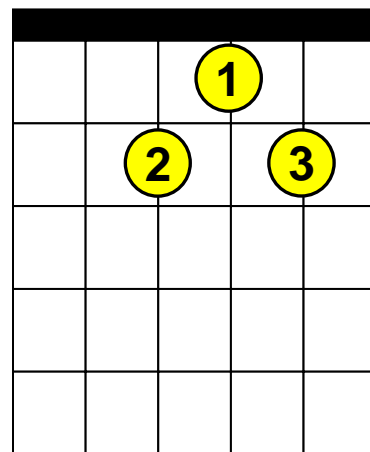

Beginning Guitar Lessons – Drop “D” Tuning

Basic Regular Chords - “A”

(same as standard tuning)

A

x o o o o

Am

x o o o o

A Maj7

x o o o o

A7

x o o o o

Am7

x o o o o

Asus4

x o o o o

X = Do not play this string.