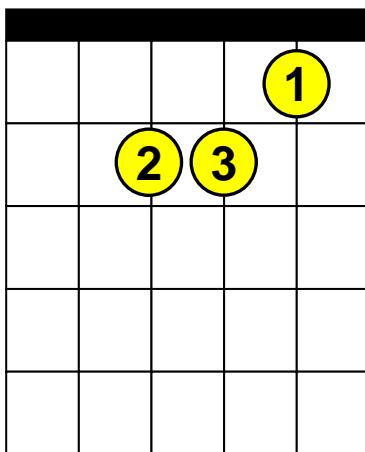

Beginning Guitar Lessons – Drop “D” Tuning

Basic Regular Chords - “A”

(same as standard tuning)

A

x o o o o

Am

x o o o o

A Maj7

x o o o o

A7

x o o o o

Am7

x o o o o

Asus4

x o o o o

X = Do not play this string.