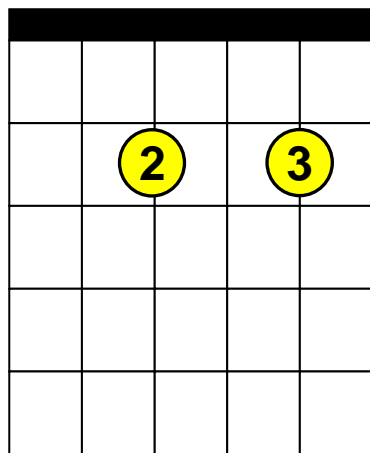

Beginning Guitar Lessons – Drop “D” Tuning

Basic Regular Chords - “A”

(same as standard tuning)

A

x o o o o

Am

x o o o o

A Maj7

x o o o o

A7

x o o o o

Am7

x o o o o

Asus4

x o o o o

X = Do not play this string.