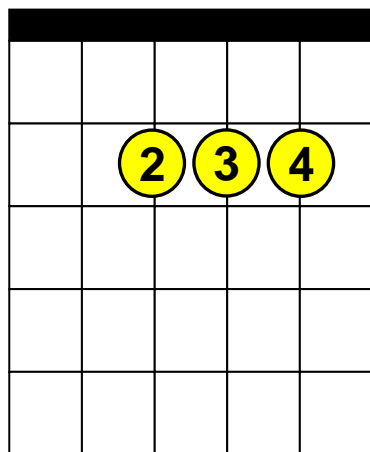

Beginning Guitar Lessons – Drop “D” Tuning

Basic Regular Chords - “A”

(same as standard tuning)

A

x o o o o

Am

x o o o o

A Maj7

x o o o o

A7

x o o o o

Am7

x o o o o

Asus4

x o o o o

X = Do not play this string.