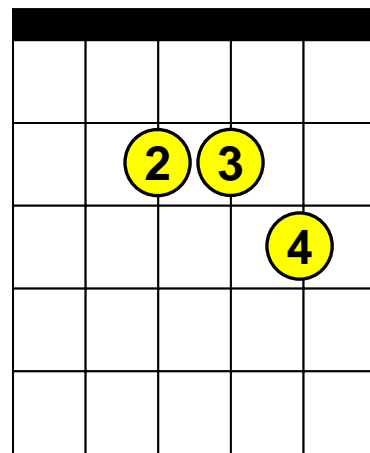

Beginning Guitar Lessons – Drop “D” Tuning

Basic Regular Chords - “A”

(same as standard tuning)

A

x o o o o

Am

x o o o o

A Maj7

x o o o o

A7

x o o o o

Am7

x o o o o

Asus4

x o o o o

X = Do not play this string.

O = Open string.