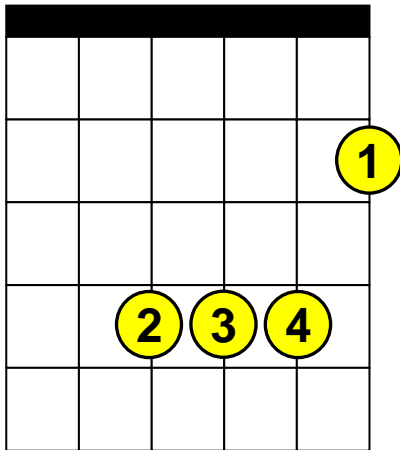

Beginning Guitar Lessons – Drop “D” Chords

Basic Regular Chords - “B” (same as standard tuning)

B

x x

Bm

x x

B Maj7

x x

B7

x o

Bm7

x x

Bsus4

x x

X = Do not play this string.

O = Open string.