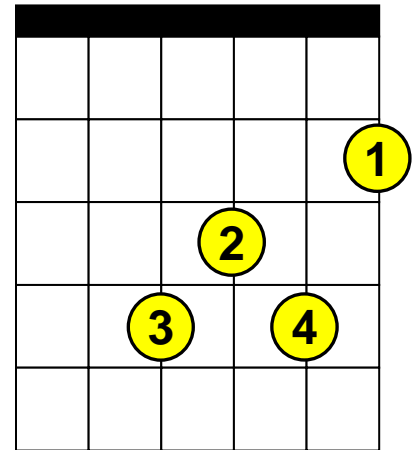

Beginning Guitar Lessons – Drop “D” Chords

Basic Regular Chords - “B” (same as standard tuning)

B

x x

Bm

x x

B Maj7

x x

B7

x o

Bm7

x x

Bsus4

x x

X = Do not play this string.

O = Open string.