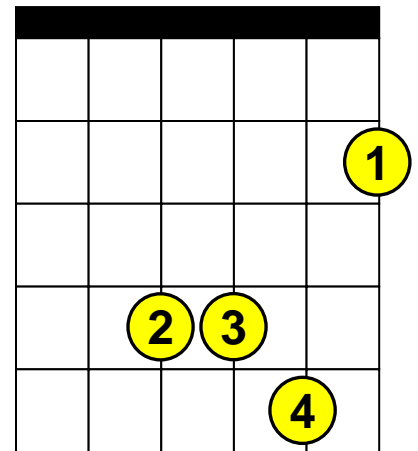

Beginning Guitar Lessons – Drop “D” Chords

Basic Regular Chords - “B” (same as standard tuning)

B

x x

Bm

x x

B Maj7

x x

B7

x o

Bm7

x x

Bsus4

x x

X = Do not play this string.

O = Open string.