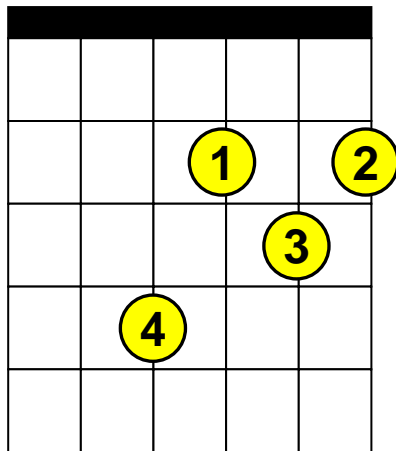

Beginning Guitar Lessons – Drop “D” Chords

Basic Regular Chords - “B” (same as standard tuning)

B

x x

Bm

x x

B Maj7

x x

B7

x o

Bm7

x x

Bsus4

x x

X = Do not play this string.

O = Open string.