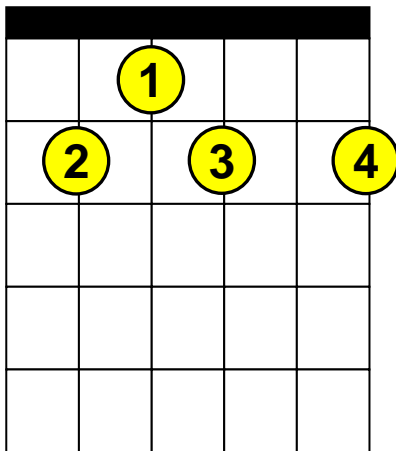

Beginning Guitar Lessons – Drop “D” Chords

Basic Regular Chords - “B” (same as standard tuning)

B

x x

Bm

x x

B Maj7

x x

B7

x o

Bm7

x x

Bsus4

x x

X = Do not play this string.

O = Open string.