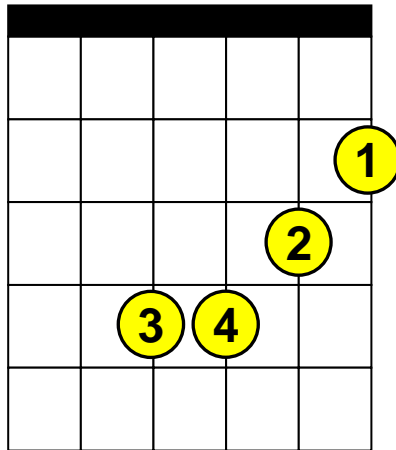

Beginning Guitar Lessons – Drop “D” Chords

Basic Regular Chords - “B” (same as standard tuning)

B

x x

Bm

x x

B Maj7

x x

B7

x o

Bm7

x x

Bsus4

x x

X = Do not play this string.

O = Open string.