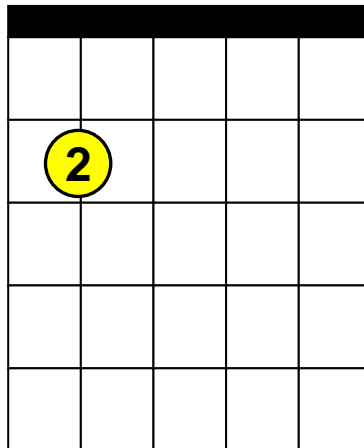

# Beginning Guitar Lessons – Drop “D” Chords

## Basic Regular Chords - “E”

**E**

x x o o

**Em**

o o o

**E Maj7**

x o o

**E7**

x o o o

**Em7**

x o o o o

**Esus4**

x o o

X = Do not play this string.

O = Open string.