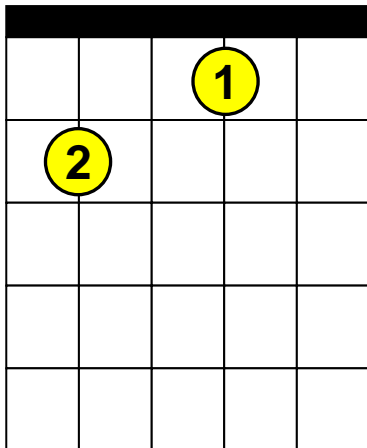

# Beginning Guitar Lessons – Drop “D” Chords

## Basic Regular Chords - “E”

**E**

x x o o

**Em**

o o o

**E Maj7**

x o o

**E7**

x o o o

**Em7**

x o o o o

**Esus4**

x o o

X = Do not play this string.

O = Open string.