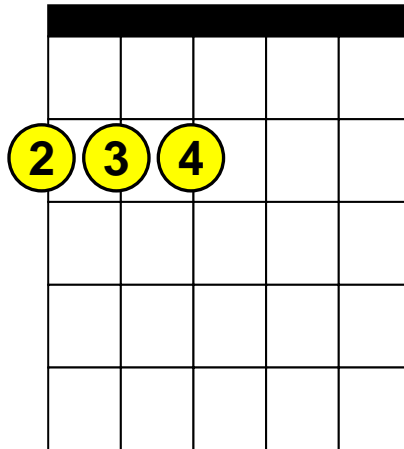

# Beginning Guitar Lessons – Drop “D” Chords

## Basic Regular Chords - “E”

**E**

x x o o

**Em**

o o o

**E Maj7**

x o o

**E7**

x o o o

**Em7**

x o o o o

**Esus4**

x o o

X = Do not play this string.

O = Open string.