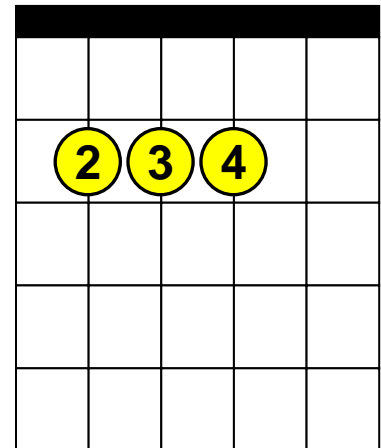

# Beginning Guitar Lessons – Drop “D” Chords

## Basic Regular Chords - “E”

**E**

x x o o

**Em**

o o o

**E Maj7**

x o o

**E7**

x o o o

**Em7**

x o o o o

**Esus4**

x o o

X = Do not play this string.

O = Open string.