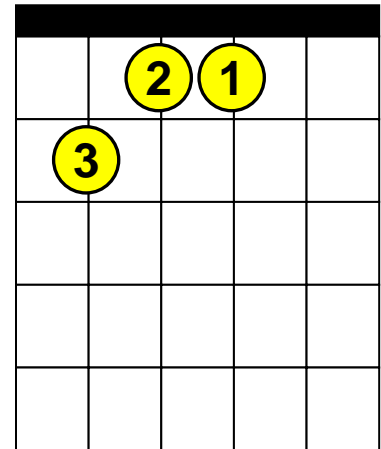

# Beginning Guitar Lessons – Drop “D” Chords

## Basic Regular Chords - “E”

**E**

x x o o

**Em**

o o o

**E Maj7**

x o o

**E7**

x o o o

**Em7**

x o o o o

**Esus4**

x o o

X = Do not play this string.

O = Open string.