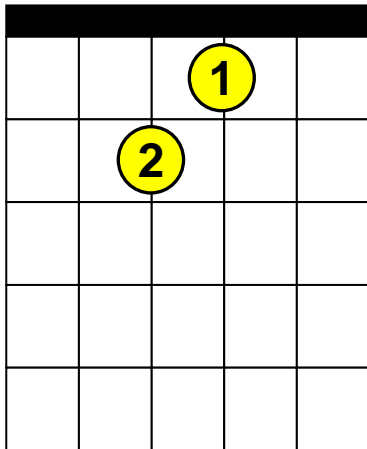

Beginning Guitar Lessons – Drop “D” Chords

Basic Regular Chords - “E”

E

x x o o