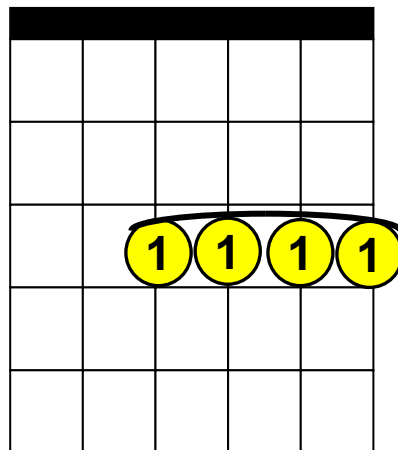

Beginning Guitar Lessons – Drop “D” Chords

Basic Regular Chords - “G”

G

x o o o

Gm

x x

G Maj7

x x

G7

x x

Gm7

x x

Gsus4

x x

X = Do not play this string.

O = Open string.