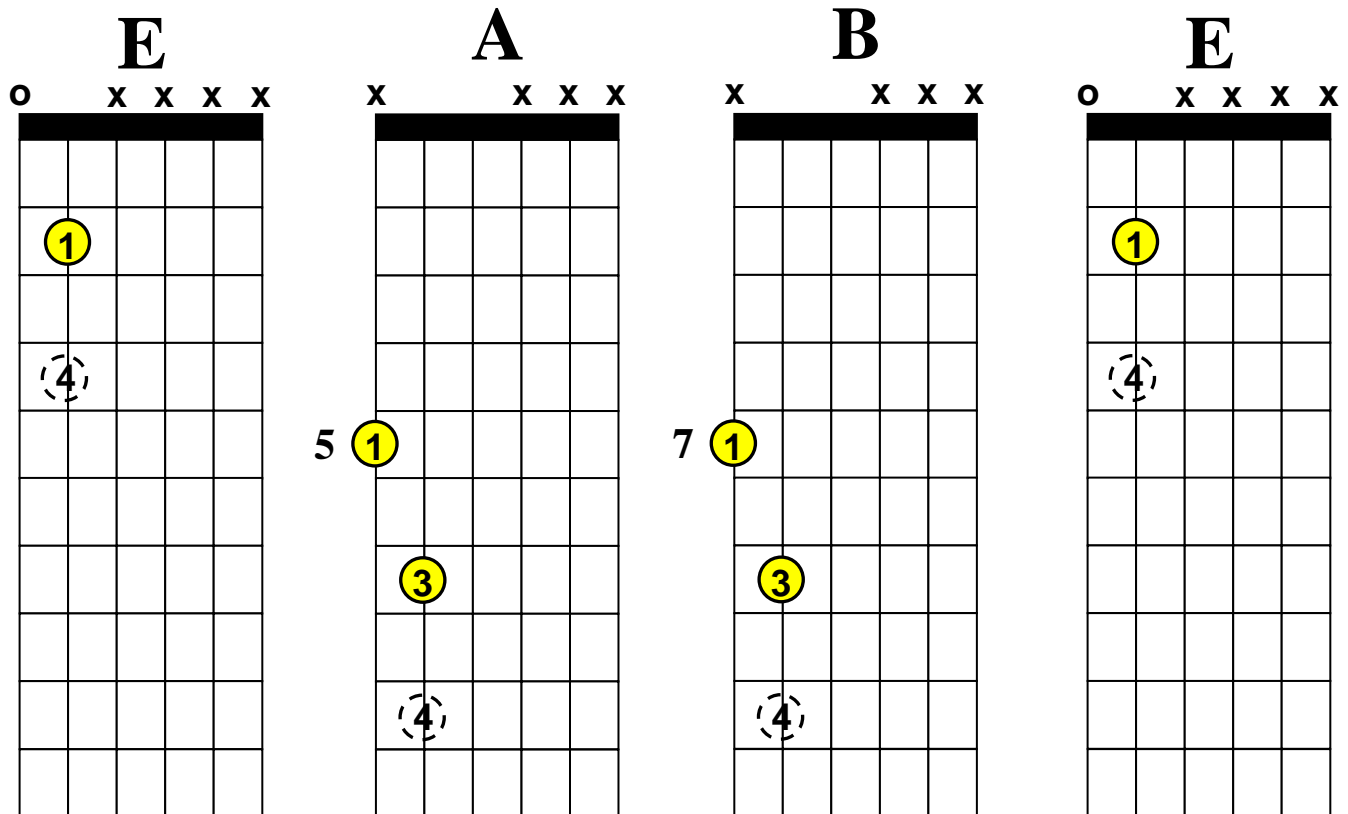

Blues / Boogie Riff in "E" (faster)

(a faster blues chord progression)

E - A - E - B - A - E

X = Do not play this string

O = Open string

AVCSS
GUITAR WORLD

Nothing like it on the Web...