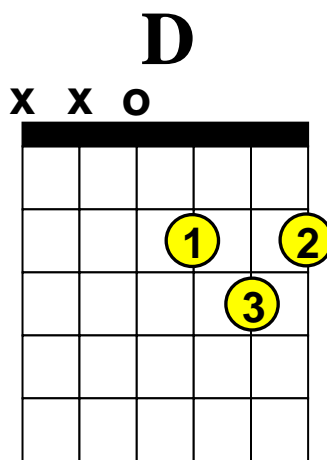

Gimme a Bullet Intro Riff (AC/DC Classic)

This is a very full sounding riff that is very easy to learn and play. Play with lots of distortion...

X = Do not play this string O = Open string