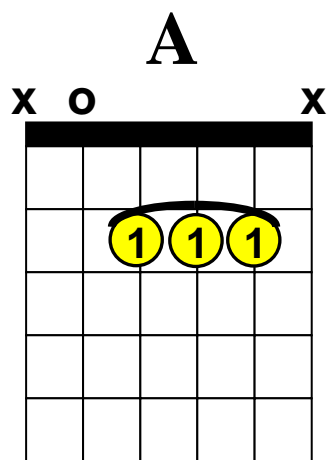

Gimme a Bullet Intro Riff (AC/DC Classic)

This is a very full sounding riff that is very easy to learn and play. Play with lots of distortion...

X = Do not play this string O = Open string