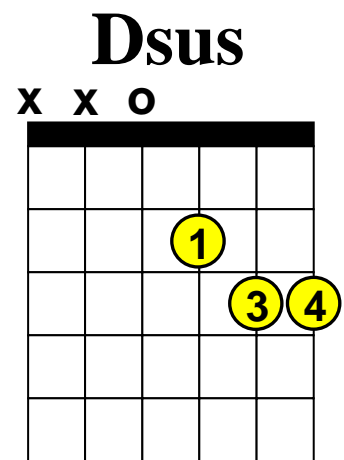

Gimme a Bullet Intro Riff (AC/DC Classic)

This is a very full sounding riff that is very easy to learn and play. Play with lots of distortion...

X = Do not play this string O = Open string