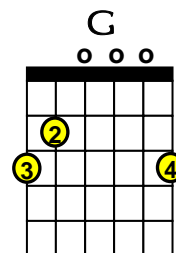

Pink Floyd – Wish You Were Here - Lesson

(basic chords for the verse and chorus)

Notes:

The “C/G” chord and the “D/F#” should be practiced and then replace the “C” and “D” chords shown above – since the chords below are the actual chords used in the song.

Note:
The “C” chord can be fingered differently as shown...
Gives a fuller sound to the chord.

Note:
The “D” chord can be fingered differently as shown (using the thumb to finger the F# note)
Gives a fuller sound to the chord.