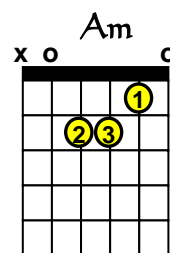

Pink Floyd – Wish You Were Here - Lesson

(basic chords for the verse and chorus)

Notes:

The “C/G” chord and the “D/F#” should be practiced and then replace the “C” and “D” chords shown above – since the chords below are the actual chords used in the song.

Note:
The “C” chord can be fingered differently as shown...
Gives a fuller sound to the chord.

Note:
The “D” chord can be fingered differently as shown (using the thumb to finger the F# note)
Gives a fuller sound to the chord.