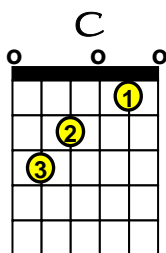

Pink Floyd – Wish You Were Here - Lesson

(basic chords for the verse and chorus)

Notes:

The “C/G” chord and the “D/F#” should be practiced and then replace the “C” and “D” chords shown above – since the chords below are the actual chords used in the song.

Note:
The “C” chord can be fingered differently as shown...
Gives a fuller sound to the chord.

Note:
The “D” chord can be fingered differently as shown (using the thumb to finger the F# note)
Gives a fuller sound to the chord.