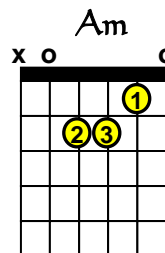

Pink Floyd – Wish You Were Here - Lesson

(basic chords for the verse and chorus)

Notes:

The “C/G” chord and the “D/F#” should be practiced and then replace the “C” and “D” chords shown above – since the chords below are the actual chords used in the song.

Note:
The “C” chord can be fingered differently as shown...
Gives a fuller sound to the chord.

Note:
The “D” chord can be fingered differently as shown (using the thumb to finger the F# note)
Gives a fuller sound to the chord.