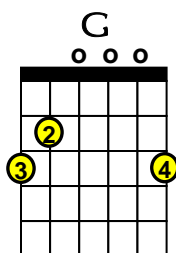

Pink Floyd – Wish You Were Here - Lesson

(basic chords for the verse and chorus)

Notes:

The “C/G” chord and the “D/F#” should be practiced and then replace the “C” and “D” chords shown above – since the chords below are the actual chords used in the song.

Note:
The “C” chord can be fingered differently as shown...
Gives a fuller sound to the chord.

Note:
The “D” chord can be fingered differently as shown (using the thumb to finger the F# note)
Gives a fuller sound to the chord.