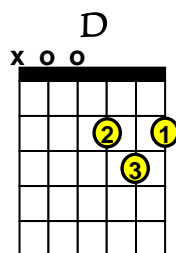

Pink Floyd – Wish You Were Here - Lesson

(basic chords for the verse and chorus)

Notes:

The “C/G” chord and the “D/F#” should be practiced and then replace the “C” and “D” chords shown above – since the chords below are the actual chords used in the song.

Note:
The “C” chord can be fingered differently as shown...
Gives a fuller sound to the chord.

Note:
The “D” chord can be fingered differently as shown (using the thumb to finger the F# note)
Gives a fuller sound to the chord.