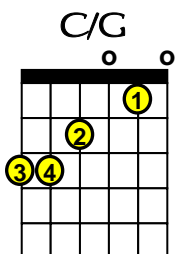

Pink Floyd – Wish You Were Here - Lesson

(basic chords for the verse and chorus)

Notes:

The “C/G” chord and the “D/F#” should be practiced and then replace the “C” and “D” chords shown above – since the chords below are the actual chords used in the song.

Note:
The “C” chord can be fingered differently as shown...
Gives a fuller sound to the chord.

Note:
The “D” chord can be fingered differently as shown (using the thumb to finger the F# note)
Gives a fuller sound to the chord.