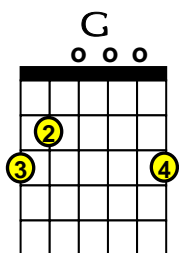

Pink Floyd – Wish You Were Here - Lesson

(basic chords for the verse and chorus)

Notes:

The “C/G” chord and the “D/F#” should be practiced and then replace the “C” and “D” chords shown above – since the chords below are the actual chords used in the song.

Note:
The “C” chord can be fingered differently as shown...
Gives a fuller sound to the chord.

Note:
The “D” chord can be fingered differently as shown (using the thumb to finger the F# note)
Gives a fuller sound to the chord.