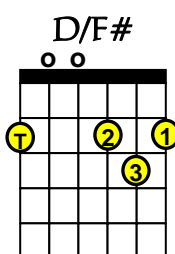

Pink Floyd – Wish You Were Here - Lesson

(basic chords for the verse and chorus)

Notes:

The “C/G” chord and the “D/F#” should be practiced and then replace the “C” and “D” chords shown above – since the chords below are the actual chords used in the song.

Note:
The “C” chord can be fingered differently as shown...
Gives a fuller sound to the chord.

Note:
The “D” chord can be fingered differently as shown (using the thumb to finger the F# note)
Gives a fuller sound to the chord.