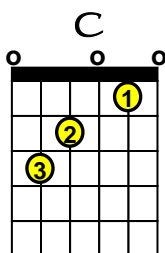

Pink Floyd – Wish You Were Here - Lesson

(basic chords for the verse and chorus)

Notes:

The “C/G” chord and the “D/F#” should be practiced and then replace the “C” and “D” chords shown above – since the chords below are the actual chords used in the song.

Note:
The “C” chord can be fingered differently as shown...
Gives a fuller sound to the chord.

Note:
The “D” chord can be fingered differently as shown (using the thumb to finger the F# note)
Gives a fuller sound to the chord.