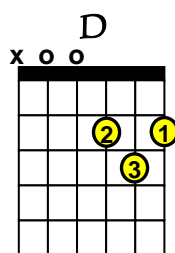

Pink Floyd – Wish You Were Here - Lesson

(basic chords for the verse and chorus)

Notes:

The “C/G” chord and the “D/F#” should be practiced and then replace the “C” and “D” chords shown above – since the chords below are the actual chords used in the song.

Note:
The “C” chord can be fingered differently as shown...
Gives a fuller sound to the chord.

Note:
The “D” chord can be fingered differently as shown (using the thumb to finger the F# note)
Gives a fuller sound to the chord.